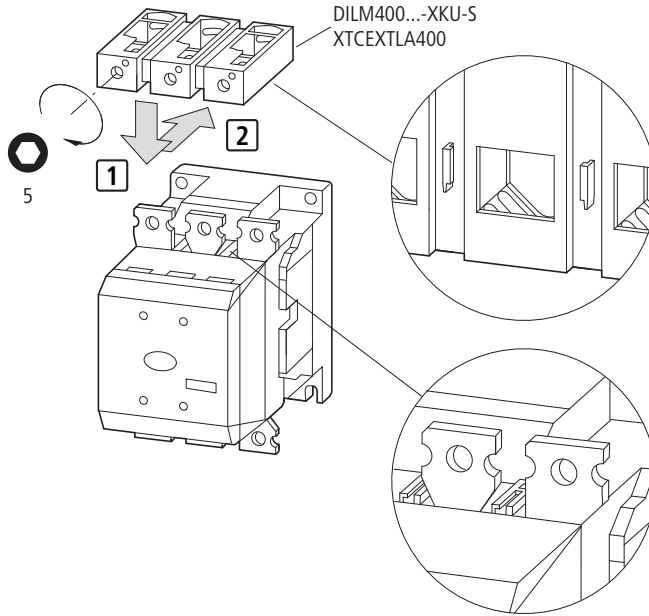

~~DILM185A XTCE185H...~~  
~~DILM225A XTCE225H...~~

**DILM400-XKU-S  
XTCEXTLA400**

	a	120 - 300
	a + b	70 - 240
	a	95 - 240
	a + b	70 - 185
	a	≅ 1 x (10 x 16 x 0.8)
	a + b	≅ 2 x (20 x 24 x 0.5)
mm	a + b	≅ 2 x (11 x 21 x 1)
	a	≅ 1 x (0.4 x 0.63 x 0.03)
	a + b	≅ 2 x (0.8 x 0.94 x 0.02)
inch	a + b	≅ 2 x (0.43 x 0.83 x 0.04)
AWG	a	250 - 600 MCM
	a + b	2/0 - 500 MCM
Nm		20
lb-in		177