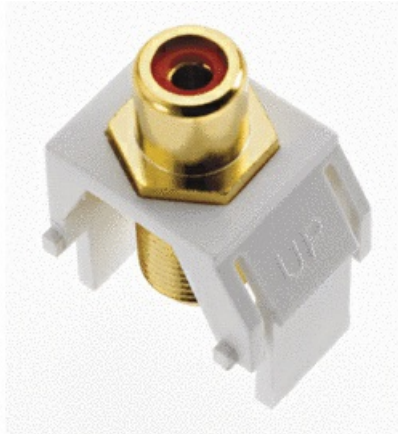

On-Q
Red RCA to F-Connector, White
Part No. WP3462WH

Add a splash of color to your connections with the Red RCA to F-Connector in white. This connector converts RCA to F-type, supporting home audio, home theater audio, and video distribution, ensuring reliable performance and clear signal transmission. This insert is designed for use in all Keystone Wall Plates and features a standard RCA front jack and F-coaxial rear for high-quality audio and video distribution.

Features & Benefits

Standard RCA front jack

Supports distribution of home audio, home theater audio, and video.

F-coaxial rear for high quality audio and video distribution

Specifications

General Info

Product Line	On-Q	Color	White
UPC Number	804428025214	Country Of Origin	Taiwan, Province Of China

Dimensions

Product Width US	0.67 in	Product Depth US	1.2 in
Product Length US	0.87 in		

On-Q
Red RCA to F-Connector, White
Part No. WP3462WH

Add a splash of color to your connections with the Red RCA to F-Connector in white. This connector converts RCA to F-type, supporting home audio, home theater audio, and video distribution, ensuring reliable performance and clear signal transmission. This insert is designed for use in all Keystone Wall Plates and features a standard RCA front jack and F-coaxial rear for high-quality audio and video distribution.