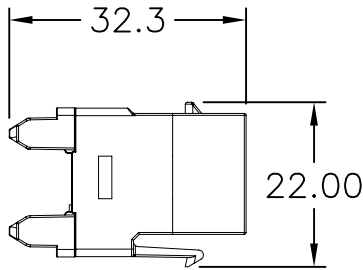

2

1

NOTES:

1. MATERIAL: ABS
2. UL LISTED
3. COLORS AVAILABLE: IVORY, BROWN, BLACK, LIGHT ALMOND ,WHITE, RED, ORANGE, GREY, BLUE

B

B

A

A

PROPRIETARY AND CONFIDENTIAL
THE INFORMATION CONTAINED
IN THIS DRAWING IS THE SOLE
PROPERTY OF On-Q/LEGRAND.
ANY REPRODUCTION IN PART OR
AS A WHOLE WITHOUT THE WRITTEN
PERMISSION OF On-Q/LEGRAND
IS PROHIBITED. DRAWING IS SUBJECT
TO CHANGE WITHOUT NOTICE.

on·Q

legrand

P.O. Box 60907
Middletown, PA 17106-0907
1-800-321-2343

TITLE:

**CATEGORY 6 RJ45 T568-A/B
KEYSTONE CONNECTOR**

SIZE A	DWG NO WP3460	FILE NAME CD-WP3460	CUST REV 1
REVISED DATE 11/08/07	SCALE NONE	SHEET 1 OF 1	

2

1