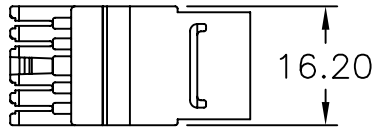

2

1

NOTES:

1. MATERIAL: ABS
2. UL LISTED
3. COLORS AVAILABLE: IVORY, BROWN, BLACK, ALMOND, LIGHT ALMOND ,WHITE, RED, ORANGE, GREY, BLUE
4. WHITE BULK PACK AVAILABLE

B

B

A

A

PROPRIETARY AND CONFIDENTIAL
THE INFORMATION CONTAINED
IN THIS DRAWING IS THE SOLE
PROPERTY OF On-Q/LEGRAND.
ANY REPRODUCTION IN PART OR
AS A WHOLE WITHOUT THE WRITTEN
PERMISSION OF On-Q/LEGRAND
IS PROHIBITED. DRAWING IS SUBJECT
TO CHANGE WITHOUT NOTICE.

on·Q

legrand

P.O. Box 60907
Middletown, PA 17106-0907
1-800-321-2343

TITLE:

**CATEGORY 5E RJ45 T568-A/B
KEYSTONE CONNECTOR**

SIZE A	DWG NO WP3450	FILE NAME CD-WP3450	CUST REV 1
REVISED DATE 11/08/07	SCALE NONE	SHEET 1 OF 1	

2

1