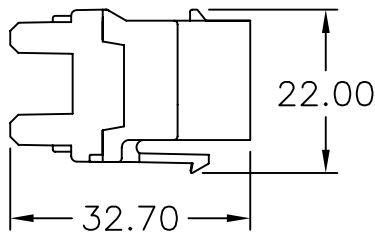

2

1

NOTES:

1. MATERIAL: ABS
2. UL LISTED
3. COLORS AVAILABLE: IVORY, BROWN, BLACK, ALMOND, LIGHT ALMOND ,WHITE, RED, ORANGE, GREY, BLUE
4. WHITE BULK PACK AVAILABLE

B

B

A

A

PROPRIETARY AND CONFIDENTIAL
THE INFORMATION CONTAINED
IN THIS DRAWING IS THE SOLE
PROPERTY OF On-Q/LEGRAND.
ANY REPRODUCTION IN PART OR
AS A WHOLE WITHOUT THE WRITTEN
PERMISSION OF On-Q/LEGRAND
IS PROHIBITED. DRAWING IS SUBJECT
TO CHANGE WITHOUT NOTICE.

on·Q

legrand

P.O. Box 60907
Middletown, PA 17106-0907
1-800-321-2343

TITLE:

**CATEGORY 5E RJ45 T568-A/B
KEYSTONE CONNECTOR**

SIZE A	DWG NO WP3450	FILE NAME CD-WP3450	CUST REV 1
REVISED DATE 11/08/07	SCALE NONE	SHEET 1 OF 1	

2

1