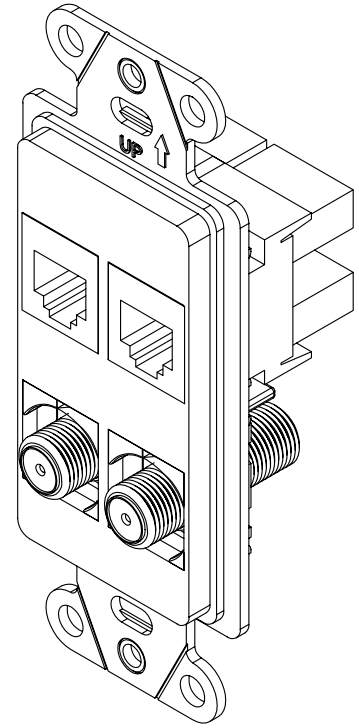

2

1

2

1

NOTES:

- 1. 2 CAT5E RJ45 AND 2 F-CONNECTORS PREASSEMBLED IN A 4 PORT DECORATOR STRAP
- 2. COLORS AVAILABLE:
BLACK
LIGHT ALMOND
WHITE

B

B