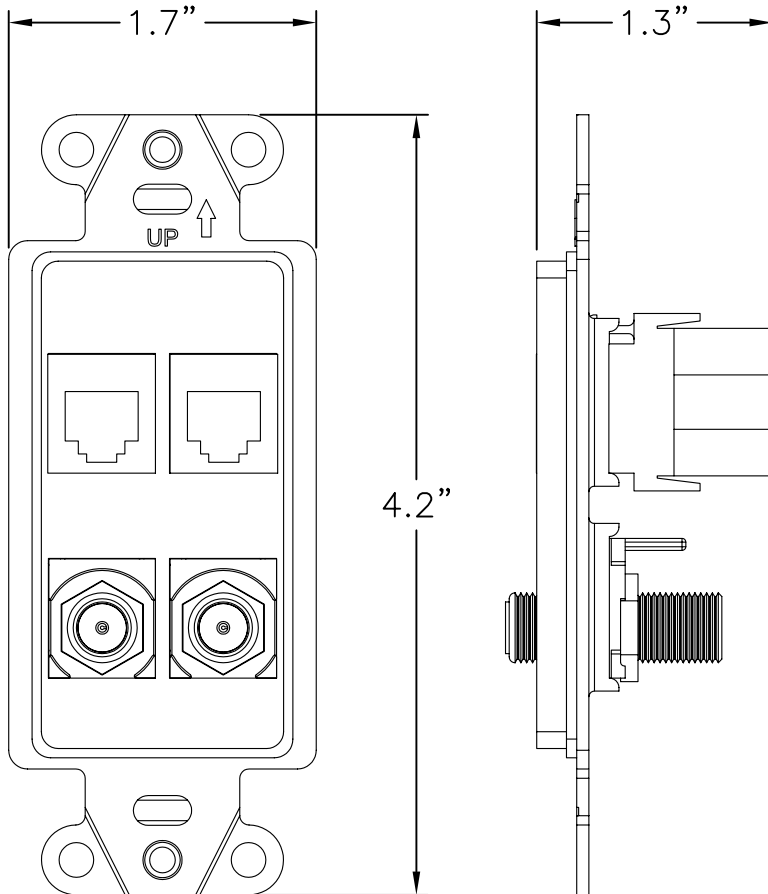

2

1

NOTES:

- 1. 2 CAT5E RJ45 AND 2 F-CONNECTORS PREASSEMBLED IN A 4 PORT DECORATOR STRAP
- 2. COLORS AVAILABLE:
 BLACK
 LIGHT ALMOND
 WHITE

B

B

A

A