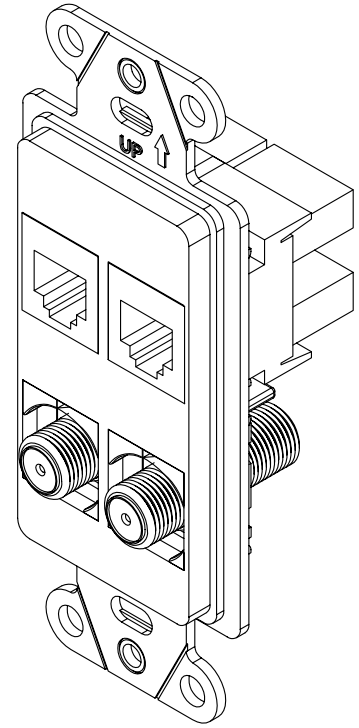

2

1

NOTES:

- 1. 2 CAT5E RJ45 AND 2 F-CONNECTORS PREASSEMBLED IN A 4 PORT DECORATOR STRAP
- 2. COLORS AVAILABLE:
 BLACK
 LIGHT ALMOND
 WHITE

B

B

A

A