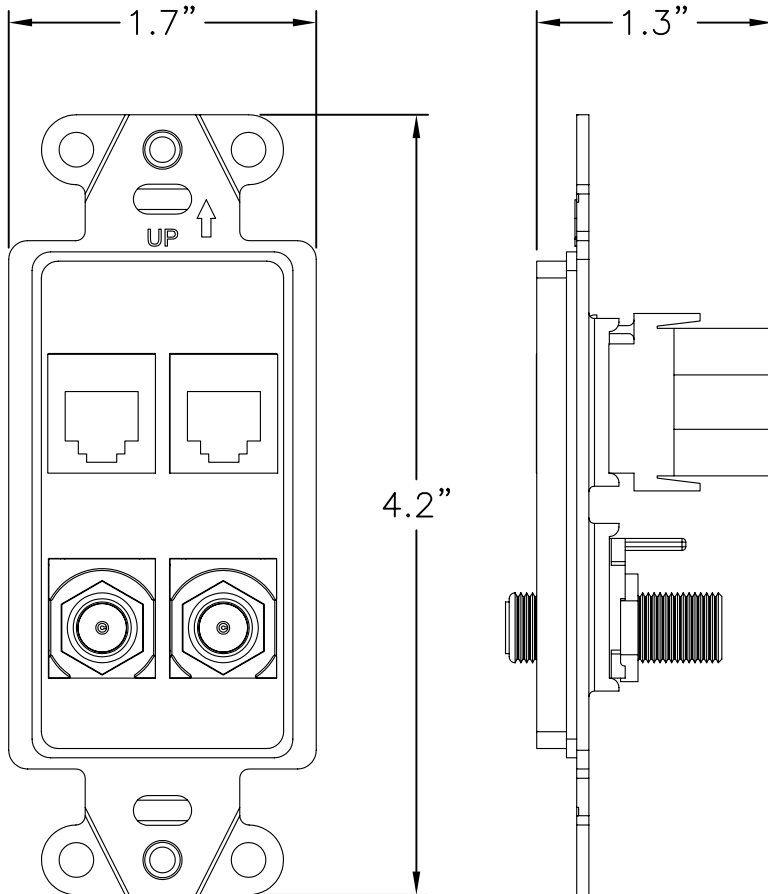

2

1

2

1

NOTES:

- 1. 2 CAT5E RJ45 AND 2 F-CONNECTORS PREASSEMBLED IN A 4 PORT DECORATOR STRAP
- 2. COLORS AVAILABLE:
BLACK
LIGHT ALMOND
WHITE

B

B