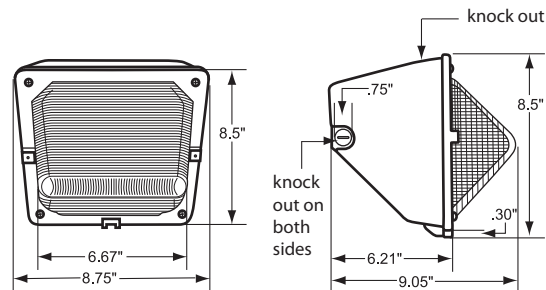

Dimensions and Specifications

Overall Height: 8.5"
Overall Width: 8.75"

Depth: 9.05"
Weight: 6.6 lbs.