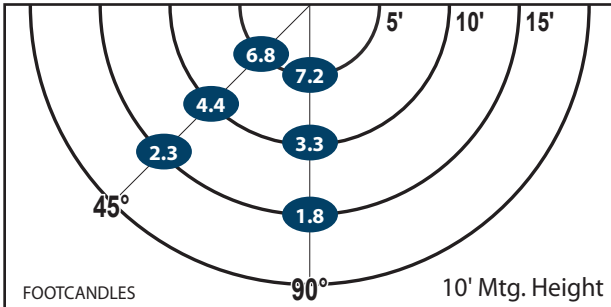

Performance

- Eliminates Glare & Offensive Light
- Less Wasted Light
- More Footcandles on the Ground
- Creates a Smooth & Uniform Light Pattern

Dimensions and Specifications

Overall Height: 8.5"
Overall Width: 8.75"

Note: Atlas uses only premium LED compatible photocontrols

Recommended Mounting Height - 10-12 ft.

Mtg. Hgt.	90°			45°			Avg. FCs 450 SQ. FT.
	5'	10'	15'	5'	10'	15'	
10'	7.2	3.3	1.8	6.8	4.4	2.3	4.3
12'	5.6	3.0	1.8	5.3	3.7	2.3	3.6