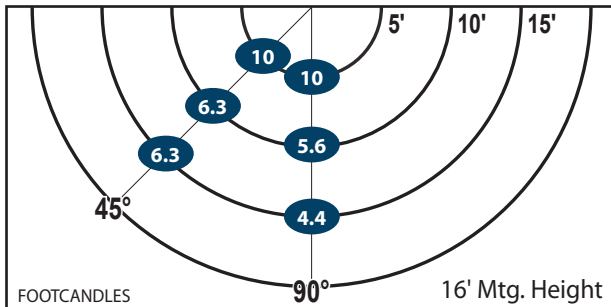

LPW: 92 CRI: 81

DIMMING: 10-100%

DIMMING: 10-100%

Design is Protected by U.S. Patent No. 9,482,395

Ordering Information

CATALOG #	DESCRIPTION	VOLTS	COLOR TEMP
WLM64LED	64W LED Wall Light	120-277	4500K
WLM64LED3K	64W LED Wall Light	120-277	3000K

Mtg. Hgt.	FOOTCANDLES ON THE GROUND						Avg. FCs 450 SQ. FT.
	90°			45°			
	5'	10'	15'	5'	10'	15'	
16'	10.0	6.3	6.3	10.0	5.6	4.4	7.1
18'	8.5	5.3	5.0	8.3	5.0	3.8	6.0

Performance

- **95% Efficient Reflector Targets the Light**
- **Eliminates Glare & Offensive Light**
- **Less Wasted Light**
- **More Footcandles on the Ground**
- **Creates a Smooth & Uniform Light Pattern**

Dimensions and Specifications

Overall Height: 9.02"

Depth: 7.85"

Overall Width: 14.2"

Weight: 9.2 lbs.

*The majority of Atlas Lighting Products are assembled in USA facilities by an American Workforce utilizing both Domestic and Foreign components