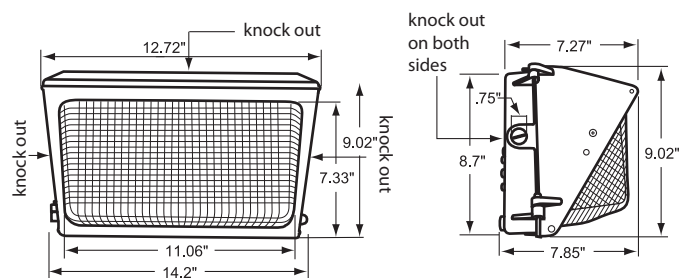

Mtg. Hgt.	FOOTCANDLES ON THE GROUND						Avg. FCs 450 SQ. FT.
	90°			45°			
	5'	10'	15'	5'	10'	15'	
16'	10.0	6.3	6.3	10.0	5.6	4.4	7.1
18'	8.5	5.3	5.0	8.3	5.0	3.8	6.0

Performance

- **95% Efficient Reflector Targets the Light**
- **Eliminates Glare & Offensive Light**
- **Less Wasted Light**
- **More Footcandles on the Ground**
- **Creates a Smooth & Uniform Light Pattern**

Dimensions and Specifications

Overall Height: 9.02"

Depth: 7.85"

Overall Width: 14.2"

Weight: 9.2 lbs.

*The majority of Atlas Lighting Products are assembled in USA facilities by an American Workforce utilizing both Domestic and Foreign components