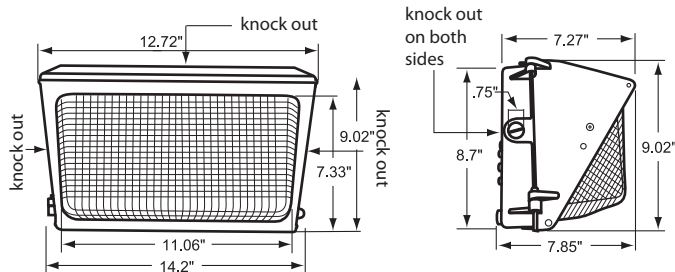

Dimensions and Specifications

Overall Height: 9.02"

Depth: 7.85"

Overall Width: 14.2"

Weight: 9.2 lbs.

Recommended Mounting Height - 12-14 ft.

Mtg. Hgt.	FOOTCANDLES ON THE GROUND						Avg. FCs 450 SQ. FT.
	90°			45°			
	5'	10'	15'	5'	10'	15'	
12'	9.2	7.9	3.6	9.9	5.3	3.0	6.5
14'	8.0	4.4	3.0	7.6	6.1	3.7	5.5