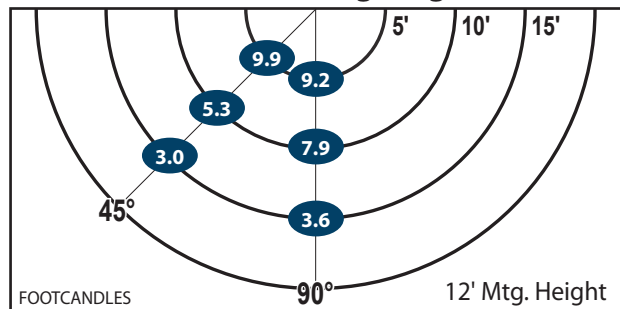

Dimensions and Specifications

Overall Height: 9.02"

Depth: 7.85"

Overall Width: 14.2"

Weight: 9.2 lbs.

Recommended Mounting Height - 12-14 ft.

Mtg. Hgt.	FOOTCANDLES ON THE GROUND						Avg. FCs 450 SQ. FT.
	90°			45°			
	5'	10'	15'	5'	10'	15'	
12'	9.2	7.9	3.6	9.9	5.3	3.0	6.5
14'	8.0	4.4	3.0	7.6	6.1	3.7	5.5