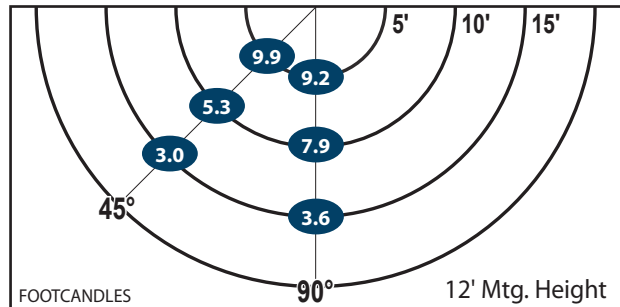

Dimensions and Specifications

Overall Height: 9.02"

Depth: 7.85"

Overall Width: 14.2"

Weight: 9.2 lbs.

Recommended Mounting Height - 12-14 ft.

Mtg. Hgt.	FOOTCANDLES ON THE GROUND						Avg. FCs 450 SQ. FT.
	90°			45°			
	5'	10'	15'	5'	10'	15'	
12'	9.2	7.9	3.6	9.9	5.3	3.0	6.5
14'	8.0	4.4	3.0	7.6	6.1	3.7	5.5