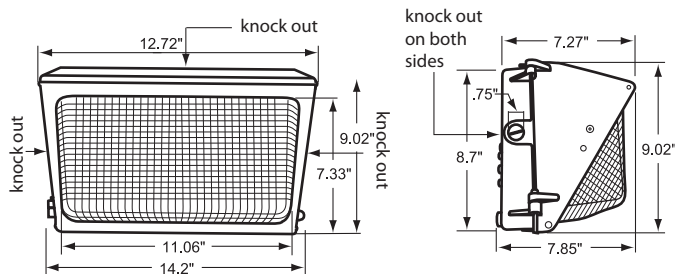

Dimensions and Specifications

Overall Height: 9.02"

Depth: 7.85"

Overall Width: 14.2"

Weight: 9.2 lbs.

Recommended Mounting Height - 12-14 ft.

Mtg. Hgt.	FOOTCANDLES ON THE GROUND						Avg. FCs 450 SQ. FT.
	90°			45°			
	5'	10'	15'	5'	10'	15'	
12'	9.2	7.9	3.6	9.9	5.3	3.0	6.5
14'	8.0	4.4	3.0	7.6	6.1	3.7	5.5