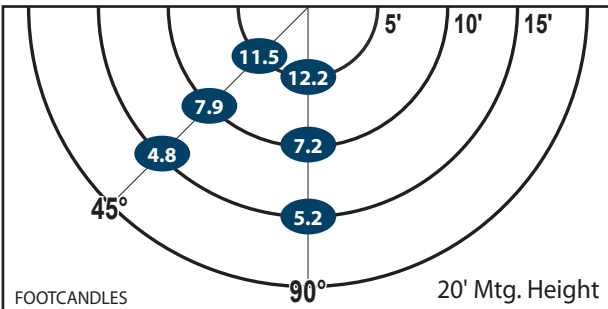

Glare Free

WATTS: 86

WLD86LED

CCT: 4500K

CCT: 3000K

LUMENS: 9,173

LUMENS: 8,560

LPW: 107 CRI: 83

LPW: 98 CRI: 81

DIMMING: 10-100%

DIMMING: 10-100%

Design is Protected by U.S. Patent No. 9,482,395

Ordering Information

CATALOG #	DESCRIPTION	VOLTS	COLOR TEMP
WLD86LED	86W LED Wall Light	120-277	4500K
WLD86LED3K	86W LED Wall Light	120-277	3000K

Mtg. Hgt.	FOOTCANDLES ON THE GROUND						Avg. FCs 450 SQ. FT.
	90°			45°			
	5'	10'	15'	5'	10'	15'	
20'	12.2	7.2	5.2	11.5	7.9	4.8	8.1
22'	10.4	6.8	4.6	9.6	7.2	4.6	7.2

Performance

- 95% Efficient Reflector Targets the Light
- Eliminates Glare & Offensive Light
- Less Wasted Light
- More Footcandles on the Ground
- Creates a Smooth & Uniform Light Pattern

Dimensions and Specifications

Overall Height: 9.01"

Depth: 9.78"

Overall Width: 18.2"

Weight: 15 lbs.

*The majority of Atlas Lighting Products are assembled in USA facilities by an American Workforce utilizing both Domestic and Foreign components