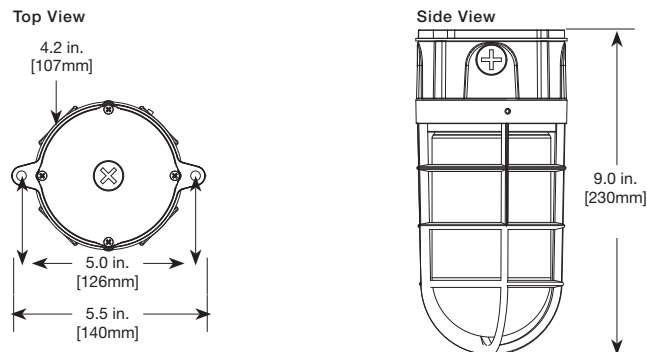

ORDERING INFORMATION

Sample Number: VT100G

CERTIFICATION DATA

cULus Wet Location Listed

TECHNICAL DATA

-20°C to 40°C Temperature Rating