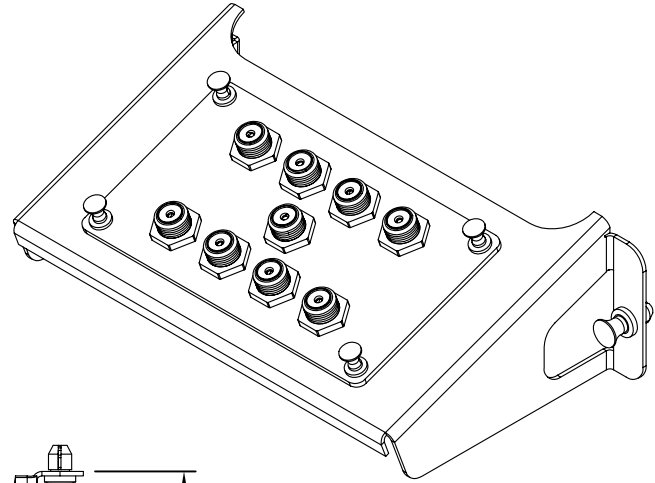

2

1

NOTES:

- 1. NOMINAL IMPEDANCE: 75 ohms
- 2. F-CONNECTOR TYPE: ANSI/SCTE COMPLIANT SEALED BRASS
- 3. POWER REQUIREMENTS: NONE
- 4. INPUT CONNECTIONS: 1
- 5. OUTPUT CONNECTIONS: 8
- 6. OPERATING TEMPERATURE: -40° TO 60°C
- 7. INSERTION LOSS: 11dB