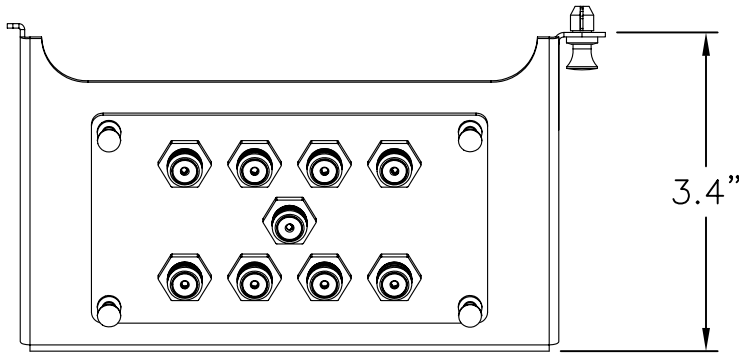

2

1

NOTES:

- 1. NOMINAL IMPEDANCE: 75 ohms
- 2. F-CONNECTOR TYPE: ANSI/SCTE COMPLIANT SEALED BRASS
- 3. POWER REQUIREMENTS: NONE
- 4. INPUT CONNECTIONS: 1
- 5. OUTPUT CONNECTIONS: 8
- 6. OPERATING TEMPERATURE: -40° TO 60°C
- 7. INSERTION LOSS: 11dB