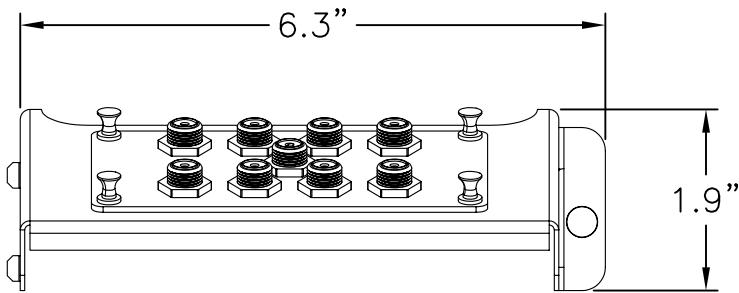

2

1

NOTES:

- 1. NOMINAL IMPEDANCE: 75 ohms
- 2. F-CONNECTOR TYPE: ANSI/SCTE COMPLIANT SEALED BRASS
- 3. POWER REQUIREMENTS: NONE
- 4. INPUT CONNECTIONS: 1
- 5. OUTPUT CONNECTIONS: 8
- 6. OPERATING TEMPERATURE: -40° TO 60°C
- 7. INSERTION LOSS: 11dB