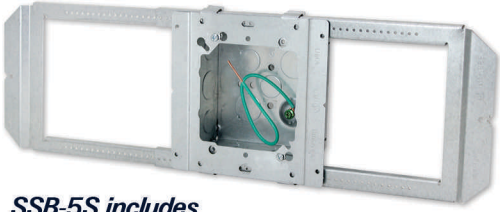

SIMPLE SUPPORT BRACKET & UNIVERSAL MOUNTING ADAPTER

SSB-4S includes
4" Square Box with 1/2" & 3/4" KOs

SSB-5S includes
4-11/16" Square Box with 1/2" & 3/4" KOs

SSB-5S-MKO includes
4-11/16" Square Box with MKOs
(combination 1/2" & 3/4" KO)

- FEATURES**
- Fits up to 2 boxes between 16" Studs and up to 3 boxes between 24" Studs
 - UMA can be preassembled with SSB or snapped-on in the field
 - Easily adjust position of box on bracket before final securement
 - Rigidity when extended 24" eliminates need of back support
 - Available preassembled with either 1/2" and 3/4" KOs or with MKOs

Cat. No.	Description	Std. Pkg.
SSB	Simple Support Bracket adjusts from 16" to 24" for mounting boxes horizontally between studs	25
SSB-4S	Preassembled SSB with UMA and 4" (4S) 2-1/8" Deep Box with Ground Pigtail	12
SSB-5S	Preassembled SSB with UMA and 4-11/16" (5S) 2-1/8" Deep Box with Ground Pigtail	12
SSB-5S-MKO	Preassembled SSB with UMA and 4-11/16" (5S) 2-1/8" Deep Box with MKO and Ground Pigtail	12
UMA	Universal Mounting Adapter for mounting 4S and 5S boxes to SSB, USB, and directly to stud	25