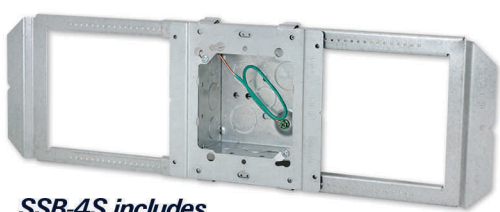

SIMPLE SUPPORT BRACKET & UNIVERSAL MOUNTING ADAPTER

SSB-4S includes
4" Square Box with 1/2" & 3/4" KOs

SSB-5S includes
4-11/16" Square Box with 1/2" & 3/4" KOs

SSB-5S-MKO includes
4-11/16" Square Box with MKOs
(combination 1/2" & 3/4" KO)

- FEATURES**
- Fits up to 2 boxes between 16" Studs and up to 3 boxes between 24" Studs
 - UMA can be preassembled with SSB or snapped-on in the field
 - Easily adjust position of box on bracket before final securement
 - Rigidity when extended 24" eliminates need of back support
 - Available preassembled with either 1/2" and 3/4" KOs or with MKOs

Cat. No.	Description	Std. Pkg.
SSB	Simple Support Bracket adjusts from 16" to 24" for mounting boxes horizontally between studs	25
SSB-4S	Preassembled SSB with UMA and 4" (4S) 2-1/8" Deep Box with Ground Pigtail	12
SSB-5S	Preassembled SSB with UMA and 4-11/16" (5S) 2-1/8" Deep Box with Ground Pigtail	12
SSB-5S-MKO	Preassembled SSB with UMA and 4-11/16" (5S) 2-1/8" Deep Box with MKO and Ground Pigtail	12
UMA	Universal Mounting Adapter for mounting 4S and 5S boxes to SSB, USB, and directly to stud	25