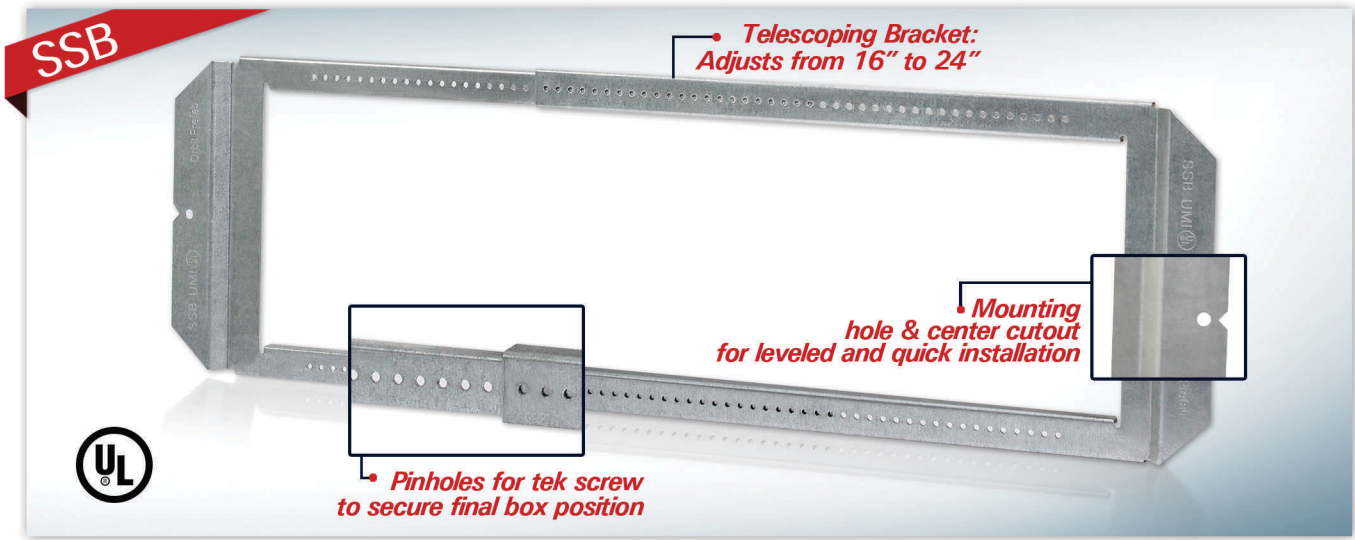

SIMPLE SUPPORT BRACKET & UNIVERSAL MOUNTING ADAPTER

SSB-4S includes
4" Square Box with 1/2" & 3/4" KOs

SSB-5S includes
4-11/16" Square Box with 1/2" & 3/4" KOs

SSB-5S-MKO includes
4-11/16" Square Box with MKOs
(combination 1/2" & 3/4" KO)

- FEATURES**
- Fits up to 2 boxes between 16" Studs and up to 3 boxes between 24" Studs
 - UMA can be preassembled with SSB or snapped-on in the field
 - Easily adjust position of box on bracket before final securement
 - Rigidity when extended 24" eliminates need of back support
 - Available preassembled with either 1/2" and 3/4" KOs or with MKOs

Cat. No.	Description	Std. Pkg.
SSB	Simple Support Bracket adjusts from 16" to 24" for mounting boxes horizontally between studs	25
SSB-4S	Preassembled SSB with UMA and 4" (4S) 2-1/8" Deep Box with Ground Pigtail	12
SSB-5S	Preassembled SSB with UMA and 4-11/16" (5S) 2-1/8" Deep Box with Ground Pigtail	12
SSB-5S-MKO	Preassembled SSB with UMA and 4-11/16" (5S) 2-1/8" Deep Box with MKO and Ground Pigtail	12
UMA	Universal Mounting Adapter for mounting 4S and 5S boxes to SSB, USB, and directly to stud	25