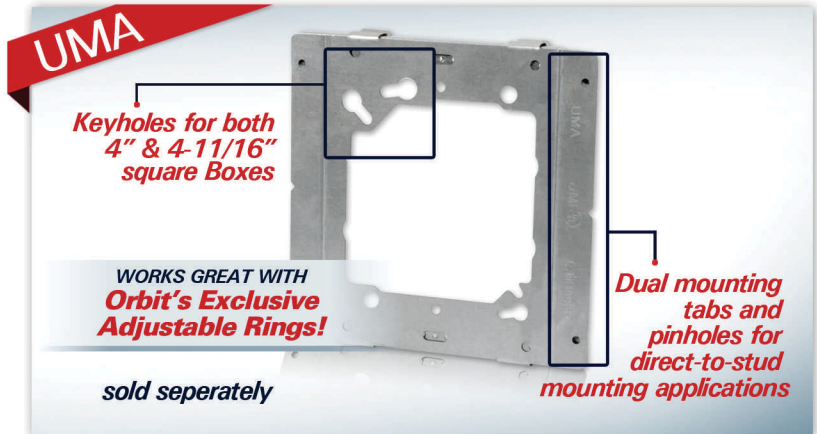

Cat. No.	Description	Std. Pkg.
SSB	Simple Support Bracket adjusts from 16" to 24" for mounting boxes horizontally between studs	25
SSB-4S	Preassembled SSB with UMA and 4" (4S) 2-1/8" Deep Box with Ground Pigtail	12
SSB-5S	Preassembled SSB with UMA and 4-11/16" (5S) 2-1/8" Deep Box with Ground Pigtail	12
SSB-5S-MKO	Preassembled SSB with UMA and 4-11/16" (5S) 2-1/8" Deep Box with MKO and Ground Pigtail	12
UMA	Universal Mounting Adapter for mounting 4S and 5S boxes to SSB, USB, and directly to stud	25

SIMPLE SUPPORT BRACKET & UNIVERSAL MOUNTING ADAPTER

SSB-4S includes
4" Square Box with 1/2" & 3/4" KOs

SSB-5S includes
4-11/16" Square Box with 1/2" & 3/4" KOs

SSB-5S-MKO includes
4-11/16" Square Box with MKOs
(combination 1/2" & 3/4" KO)

- FEATURES**
- Fits up to 2 boxes between 16" Studs and up to 3 boxes between 24" Studs
 - UMA can be preassembled with SSB or snapped-on in the field
 - Easily adjust position of box on bracket before final securement
 - Rigidity when extended 24" eliminates need of back support
 - Available preassembled with either 1/2" and 3/4" KOs or with MKOs