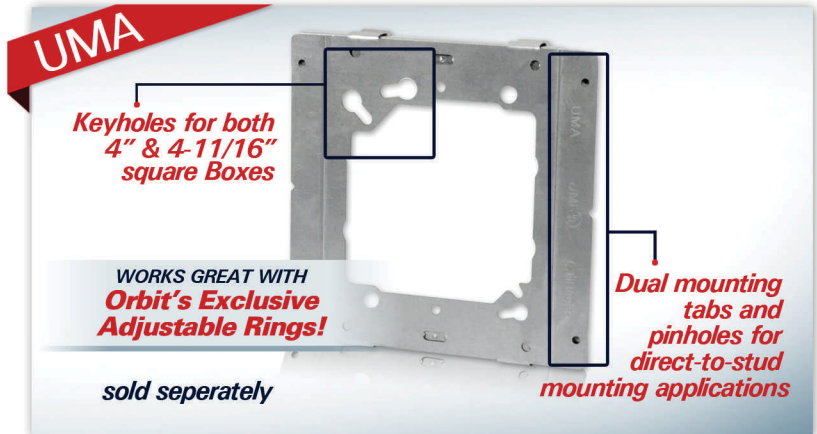

SIMPLE SUPPORT BRACKET & UNIVERSAL MOUNTING ADAPTER

SSB-4S includes
4" Square Box with 1/2" & 3/4" KOs

SSB-5S includes
4-11/16" Square Box with 1/2" & 3/4" KOs

SSB-5S-MKO includes
4-11/16" Square Box with MKOs
(combination 1/2" & 3/4" KO)

- FEATURES**
- Fits up to 2 boxes between 16" Studs and up to 3 boxes between 24" Studs
 - UMA can be preassembled with SSB or snapped-on in the field
 - Easily adjust position of box on bracket before final securement
 - Rigidity when extended 24" eliminates need of back support
 - Available preassembled with either 1/2" and 3/4" KOs or with MKOs

Cat. No.	Description	Std. Pkg.
SSB	Simple Support Bracket adjusts from 16" to 24" for mounting boxes horizontally between studs	25
SSB-4S	Preassembled SSB with UMA and 4" (4S) 2-1/8" Deep Box with Ground Pigtail	12
SSB-5S	Preassembled SSB with UMA and 4-11/16" (5S) 2-1/8" Deep Box with Ground Pigtail	12
SSB-5S-MKO	Preassembled SSB with UMA and 4-11/16" (5S) 2-1/8" Deep Box with MKO and Ground Pigtail	12
UMA	Universal Mounting Adapter for mounting 4S and 5S boxes to SSB, USB, and directly to stud	25