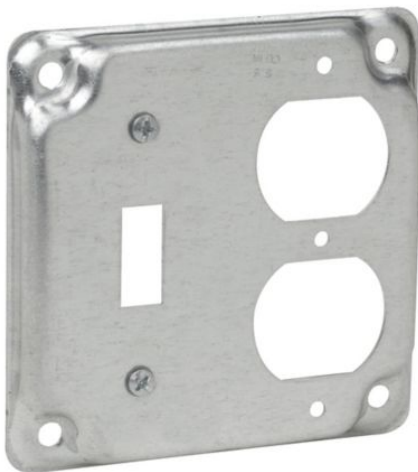

Eaton TP506

Catalog Number: TP506

Eaton Crouse-Hinds series Square Surface Cover, 4", Raised surface, Steel, For one toggle switch and one duplex receptacle, 5.5 cubic inch capacity

General specifications

Product Name	Catalog Number
Eaton Crouse-Hinds series square surface cover	TP506
	UPC
	786189105063
Product Length/Depth	Product Height
4 in	0.5 in
Product Width	Product Weight
4 in	0.31 lb

Certifications and compliances

5.5 cubic in

Configuration

Raised surface

Material

Steel

Type

For one toggle switch and one duplex receptacle

Resources

Eaton is a registered trademark.

All other trademarks are property of their respective owners.

[Eaton.com/socialmedia](https://www.eaton.com/socialmedia)

Eaton TP506

Catalog Number: TP506

Eaton Crouse-Hinds series Square Surface Cover, 4", Raised surface, Steel, For one toggle switch and one duplex receptacle, 5.5 cubic inch capacity