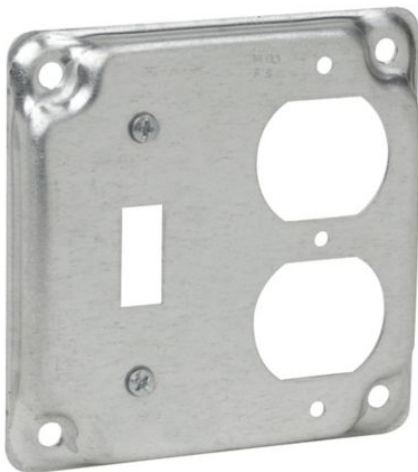

Eaton TP506

Catalog Number: TP506

Eaton Crouse-Hinds series Square Surface Cover, 4", Raised surface, Steel, For one toggle switch and one duplex receptacle, 5.5 cubic inch capacity

General specifications

Product Name	Catalog Number
Eaton Crouse-Hinds series square surface cover	TP506
	UPC
	786189105063
Product Length/Depth	Product Height
4 in	0.5 in
Product Width	Product Weight
4 in	0.31 lb

Certifications and compliances

Eaton is a registered trademark.

All other trademarks are property of their respective owners.

[Eaton.com/socialmedia](https://www.eaton.com/socialmedia)

Eaton TP506

Catalog Number: TP506

Eaton Crouse-Hinds series Square Surface Cover, 4", Raised surface, Steel, For one toggle switch and one duplex receptacle, 5.5 cubic inch capacity

General specifications

Product Name	Catalog Number
Eaton Crouse-Hinds series square surface cover	TP506
	UPC
	786189105063
Product Length/Depth	Product Height
4 in	0.5 in
Product Width	Product Weight
4 in	0.31 lb