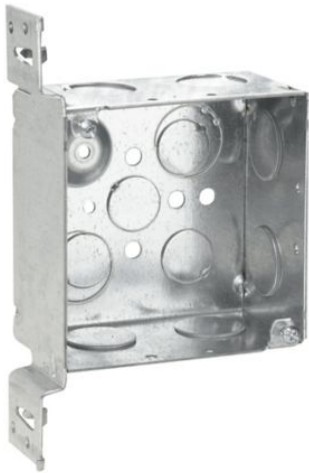

# Eaton TP432VMS

Catalog Number: TP432VMS

Eaton Crouse-Hinds series Square Outlet Box, (2) 1/2", (2) 1/2", (1) 3/4" E, 4", VMS, Conduit (no clamps), Welded, 2-1/8", Steel, (8) 3/4", 30.3 cubic inch capacity

## General specifications

Product Name	Catalog Number
Eaton Crouse-Hinds series square outlet box	TP432VMS
	UPC 662279001210
Product Length/Depth	Product Height
4 in	2.13 in
Product Width	Product Weight
4 in	1 lb

### Capacity

30.3 cubic in