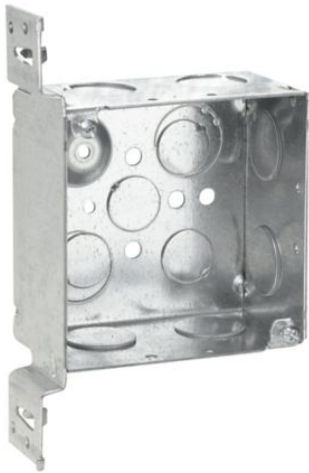

Eaton TP432VMS

Catalog Number: TP432VMS

Eaton Crouse-Hinds series Square Outlet Box, (2) 1/2", (2) 1/2", (1) 3/4" E, 4", VMS, Conduit (no clamps), Welded, 2-1/8", Steel, (8) 3/4", 30.3 cubic inch capacity

General specifications

Product Name	Catalog Number
Eaton Crouse-Hinds series square outlet box	TP432VMS
	UPC
	662279001210
Product Length/Depth	Product Height
4 in	2.13 in
Product Width	Product Weight
4 in	1 lb