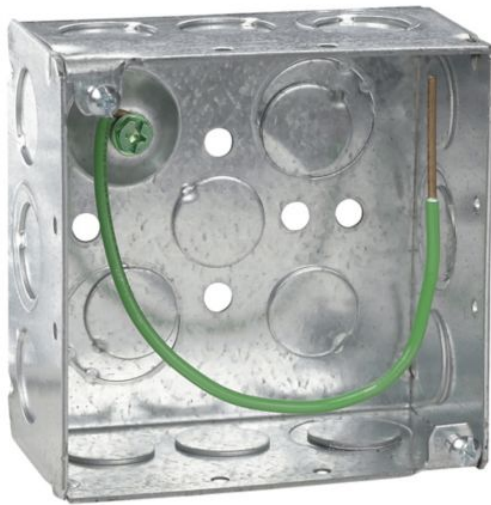

## Eaton TP403PF

Eaton Crouse-Hinds series Square Outlet Box, (2) 1/2", (2) 1/2", (1) 3/4" E, 4", Conduit (no clamps), Welded, 2-1/8", Steel, (8) 1/2", (4) 1/2", (1) 3/4" E, Includes ground screw with pigtail lead, 30.3 cubic inch capacity