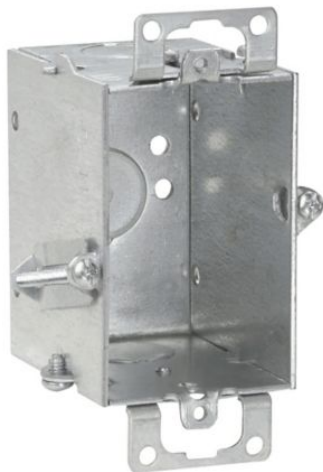

Eaton TP224

Catalog Number: TP224

Eaton Crouse-Hinds series Switch Box, (1) 1/2", Hold-Tite, Conduit (no clamps), 2-1/2", (1) 1/2", Steel, Ears, Gangable, 12.5 cubic inch capacity

General specifications

Product Name	Catalog Number
Eaton Crouse-Hinds series switch box	TP224
UPC	Product Length/Depth
786189102246	2 in
Product Height	Product Width
3 in	2.5 in
Product Weight	
0.61 lb	

Type

Gangable

Capacity

12.5 cubic in

Conduit/cable

Conduit (no clamps)

Bracket style

Hold-Tite

End Knockouts

(1) 1/2 in

Bottom Knockouts

(1) 1/2 in

Material

Steel

Special features

Ears

All other trademarks are property of their respective owners.

[Eaton.com/socialmedia](https://www.eaton.com/socialmedia)

Eaton TP224

Catalog Number: TP224

Eaton Crouse-Hinds series Switch Box, (1) 1/2", Hold-Tite, Conduit (no clamps), 2-1/2", (1) 1/2", Steel, Ears, Gangable, 12.5 cubic inch capacity