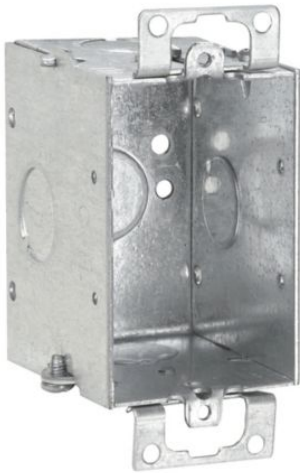

Eaton TP218

Catalog Number: TP218

Eaton Crouse-Hinds series Switch Box, (1) 1/2", Conduit (no clamps), 2-1/2", (1) 1/2", Steel, (1) 1/2", Ears, Gangable, 12.5 cubic inch capacity

General specifications

Product Name	Catalog Number
Eaton Crouse-Hinds series switch box	TP218
UPC	Product Length/Depth
786189102185	2 in
Product Height	Product Width
3 in	2.5 in
Product Weight	
0.58 lb	

Type

Gangable

Capacity

12.5 cubic in

Conduit/cable

Conduit (no clamps)

End Knockouts

(1) 1/2 in

All other trademarks are property of their respective owners.

[Eaton.com/socialmedia](https://www.eaton.com/socialmedia)

Eaton TP218

Catalog Number: TP218

Eaton Crouse-Hinds series Switch Box, (1) 1/2", Conduit (no clamps), 2-1/2", (1) 1/2", Steel, (1) 1/2", Ears, Gangable, 12.5 cubic inch capacity

General specifications

Product Name	Catalog Number
Eaton Crouse-Hinds series switch box	TP218
UPC	Product Length/Depth
786189102185	2 in
Product Height	Product Width
3 in	2.5 in
Product Weight	
0.58 lb	