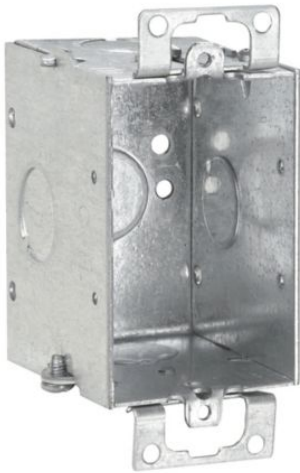

Eaton TP218

Catalog Number: TP218

Eaton Crouse-Hinds series Switch Box, (1) 1/2", Conduit (no clamps), 2-1/2", (1) 1/2", Steel, (1) 1/2", Ears, Gangable, 12.5 cubic inch capacity

General specifications

Product Name	Catalog Number
Eaton Crouse-Hinds series switch box	TP218
UPC	Product Length/Depth
786189102185	2 in
Product Height	Product Width
3 in	2.5 in
Product Weight	
0.58 lb	

Type

Gangable

Capacity

12.5 cubic in

Conduit/cable

Conduit (no clamps)

End Knockouts

(1) 1/2 in

Side knockouts

(1) 1/2 in

Bottom Knockouts

(1) 1/2 in

Material

Steel

Special features

Ears

All other trademarks are property of their respective owners.

[Eaton.com/socialmedia](https://www.eaton.com/socialmedia)

Eaton TP218

Catalog Number: TP218

Eaton Crouse-Hinds series Switch Box, (1) 1/2", Conduit (no clamps), 2-1/2", (1) 1/2", Steel, (1) 1/2", Ears, Gangable, 12.5 cubic inch capacity