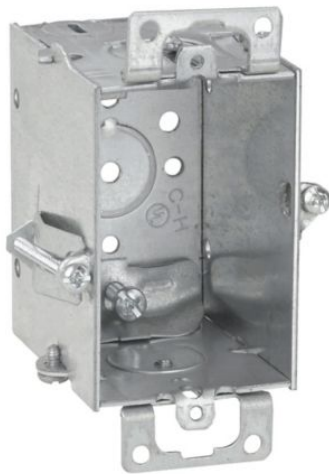

Eaton TP163

Catalog Number: TP163

Eaton Crouse-Hinds series Switch Box, (1) 1/2", Hold-Tite, 2, NM clamps, 2-1/2", Steel, Ears, Gangable, 12.5 cubic inch capacity

General specifications

Product Name	Catalog Number
Eaton Crouse-Hinds series switch box	TP163
UPC	Product Length/Depth
786189101638	2 in
Product Height	Product Width
3 in	2.5 in
Product Weight	
0.65 lb	

Type

Gangable

Capacity

12.5 cubic in

Conduit/cable

NM clamps

Bracket style

Hold-Tite

All other trademarks are property of their respective owners.

[Eaton.com/socialmedia](https://www.eaton.com/socialmedia)

Eaton TP163

Catalog Number: TP163

Eaton Crouse-Hinds series Switch Box, (1) 1/2", Hold-Tite, 2, NM clamps, 2-1/2", Steel, Ears, Gangable, 12.5 cubic inch capacity

General specifications

Product Name	Catalog Number
Eaton Crouse-Hinds series switch box	TP163
UPC	Product Length/Depth
786189101638	2 in
Product Height	Product Width
3 in	2.5 in
Product Weight	
0.65 lb	