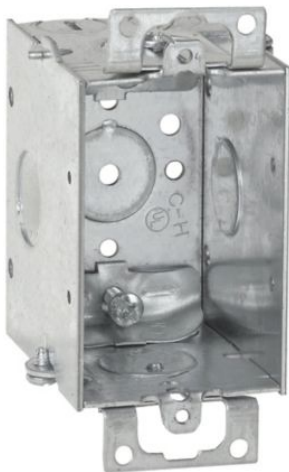

# Eaton TP162

Catalog Number: TP162

Eaton Crouse-Hinds series Switch Box, (1) 1/2", 2, NM clamps, 2-1/2", Steel, (1) 1/2", Ears, Gangable, 12.5 cubic inch capacity