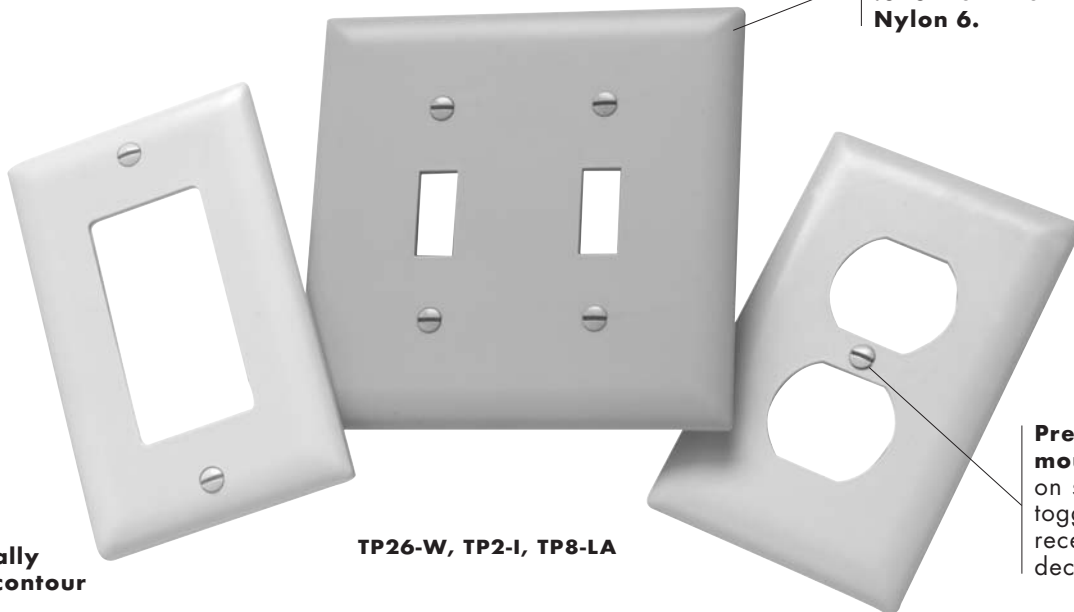

Maximum durability in plastic wall plates.

Self-extinguishing nylon construction makes these TradeMaster® wall plates virtually unbreakable. They will not crack if excessive torque is applied to installation screws. They are 3/16" higher and wider than typical plastic wall plates — not enough to be apparent to the eye, but the extra size cuts costs by reducing dry wall rework.

Features & Benefits

An extra 3/16" width and height than standard size wall plates for more tolerance in covering ragged sheet rock openings.

Molded of rugged, virtually unbreakable self-extinguishing .070 inch thick thermoplastic Nylon 6.