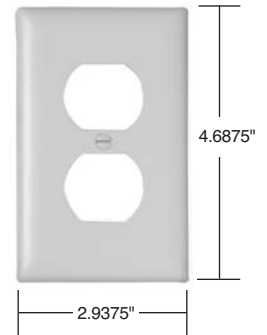

TradeMaster® Thermoplastic Nylon One & Two Gang

Pass & Seymour

Technical Specifications

3rd Party Compliance

UL Listed, Standard UL514, Cover Plates for Flush Mounted Wiring Devices.
CSA Certified.

Performance

Environmental	Chemical-Resistant
Flammability	UL94 V2

Materials

Plate Material	.070" Nylon 6
Plate Finish	Matte
Screws	Steel, Heads Painted to Match Plate Color

Warranty

1 Year

Dimensions for
TradeMaster One Gang