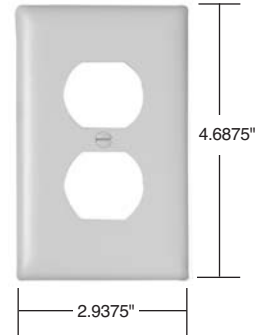

For more information on these and other P&S products refer to our Product Guide or visit our web site.

TradeMaster® Thermoplastic Nylon One & Two Gang

Pass & Seymour

Technical Specifications

3rd Party Compliance	
UL Listed, Standard UL514, Cover Plates for Flush Mounted Wiring Devices. CSA Certified.	

Performance	
Environmental Flammability	Chemical-Resistant UL94 V2

Materials	
Plate Material	.070" Nylon 6
Plate Finish	Matte
Screws	Steel, Heads Painted to Match Plate Color

Warranty

1 Year

Dimensions for
TradeMaster One Gang