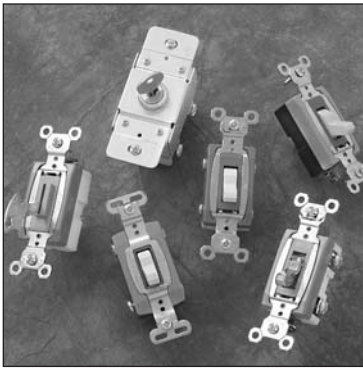

Performance	
Environmental Flammability	Chemical-Resistant UL94 V2

Materials	
Plate Material	.070" Nylon 6
Plate Finish	Matte
Screws	Steel, Heads Painted to Match Plate Color

Warranty

1 Year

Dimensions for
TradeMaster One Gang

Dimensions for
TradeMaster Two Gang

Complementary Devices & Accessories

WALL PLATES

- Stainless Steel
- Brass
- Aluminum
- Dustproof Stainless Steel Covers

WEATHERPROOF BOXES & COVERS

- While-In-Use Covers
- Heavy Cast Aluminum Covers
- Cast Covers
- Boxes