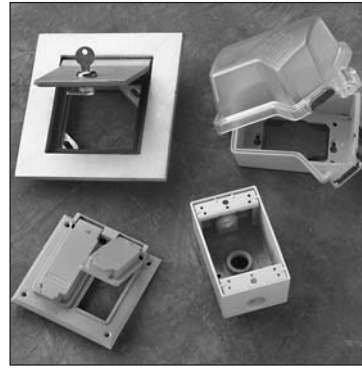

Pass & Seymour

Wall Plates TradeMaster® Thermoplastic Nylon One & Two Gang

TP1, TP2, TP8, TP82, TP26, TP262, TP13, TP23, TP7, TP720

Maximum durability in plastic wall plates.

Self-extinguishing nylon construction makes these TradeMaster® wall plates virtually unbreakable. They will not crack if excessive torque is applied to installation screws. They are 3/16" higher and wider than typical plastic wall plates — not enough to be apparent to the eye, but the extra size cuts costs by reducing dry wall rework.

For more information on these and other P&S products refer to our Product Guide or visit our web site.

TradeMaster® Thermoplastic Nylon One & Two Gang

Pass & Seymour

Technical Specifications

3rd Party Compliance	
UL Listed, Standard UL514, Cover Plates for Flush Mounted Wiring Devices. CSA Certified.	

Performance	
Environmental Flammability	Chemical-Resistant UL94 V2

Materials	
Plate Material	.070" Nylon 6
Plate Finish	Matte
Screws	Steel, Heads Painted to Match Plate Color

Warranty

1 Year

Dimensions for
TradeMaster One Gang

Dimensions for
TradeMaster Two Gang

Complementary Devices & Accessories

WALL PLATES

- Stainless Steel
- Brass
- Aluminum
- Dustproof Stainless Steel Covers

WEATHERPROOF BOXES & COVERS

- While-In-Use Covers
- Heavy Cast Aluminum Covers
- Cast Covers
- Boxes