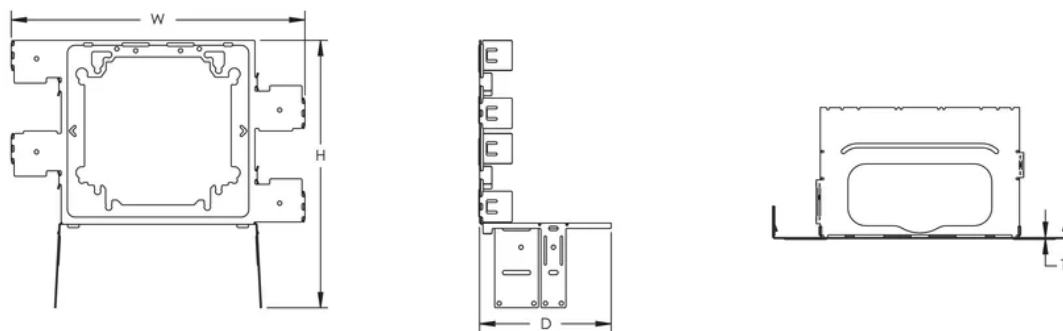

PRODUCT ATTRIBUTES

Material: Steel

Finish: Electrogalvanized

Stud Wall Depth: 2 1/2" - 3 5/8"; 4" Min

Box Size: 4;4 11/16"

Depth (D): 3.625"

Height (H): 7.45"

Width (W): 8 1/4"

Thickness (T): 0.03"

DIAGRAMS

WARNING

nVent products shall be installed and used only as indicated in nVent's product instruction sheets and training materials. Instruction sheets are available at www.nvent.com and from your nVent customer service representative. Improper installation, misuse, misapplication or other failure to completely follow nVent's instructions and warnings may cause product malfunction, property damage, serious bodily injury and death and/or void your warranty.

North America

+1.800.753.9221

Option 1 – Customer Care

Option 2 – Technical Support

Europe

Netherlands:

+31 800-0200135

France:

+33 800 901 793

Europe

Germany:

800 1890272

Other Countries:

+31 13 5835404

APAC

Shanghai:

+ 86 21 2412 1618/19

Sydney:

+61 2 9751 8500

Our powerful portfolio of brands:
nVent.com **CADDY ERICO HOFFMAN RAYCHEM SCHROFF**
TRACER