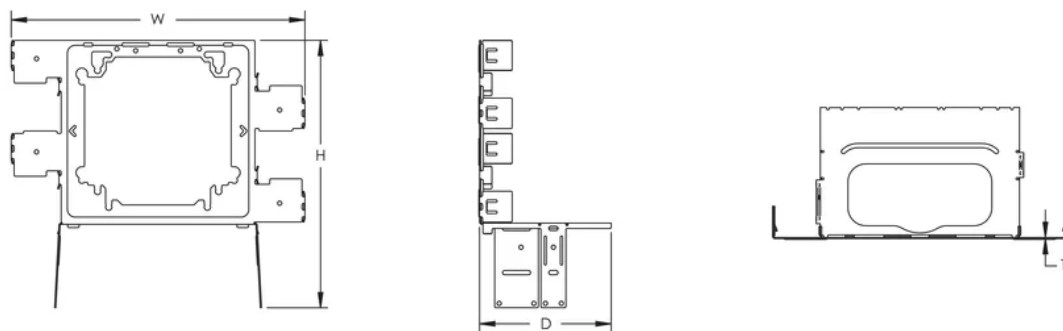

Self-leveling feature ensures the electrical box is always square to the stud, for a consistent and professional installation

Mounts to either side of the stud and can be mounted side by side on the same stud

Specially shaped key holes help keep the box assembled even when the mud ring is removed, providing greater access to the box in the field

PRODUCT ATTRIBUTES

Material: Steel

Finish: Electrogalvanized

Stud Wall Depth: 2 1/2" - 3 5/8"; 4" Min

Box Size: 4;4 11/16"

Depth (D): 3 5/8"

Height (H): 7.45"

Width (W): 8 1/4"

Thickness (T): 0.03"

DIAGRAMS

WARNING

nVent products shall be installed and used only as indicated in nVent's product instruction sheets and training materials. Instruction sheets are available at www.nvent.com and from your nVent customer service representative. Improper installation, misuse, misapplication or other failure to completely follow nVent's instructions and warnings may cause product malfunction, property damage, serious bodily injury and death and/or void your warranty.