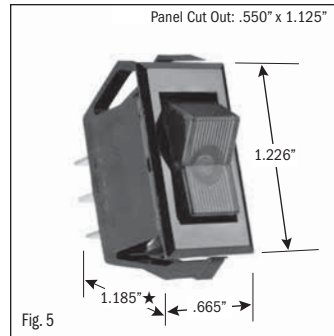

¹ 10 (4) Amps 250 VAC μ 185

² On-Off same color as Visi (Red)

continued on page 2

★ Switch height measurement in Figures above, includes body and terminals combined