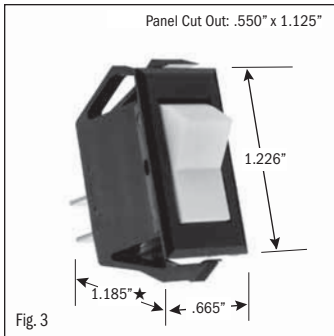

¹ 10 (4) Amps 250 VAC μ 185

² On-Off same color as Visi (Red)

continued on page 2

★ Switch height measurement in Figures above, includes body and terminals combined