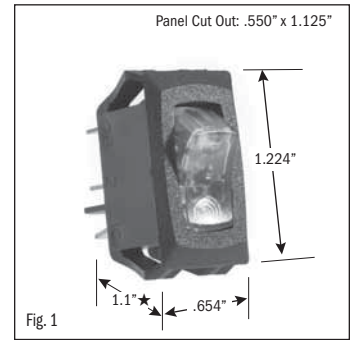

¹ 10 (4) Amps 250 VAC μ 185

² On-Off same color as Visi (Red)

continued on page 2

★ Switch height measurement in Figures above, includes body and terminals combined