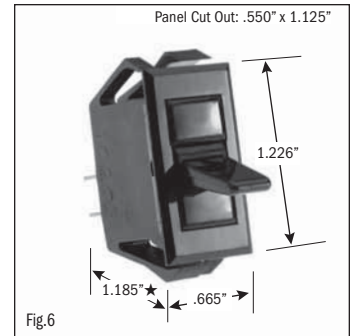

¹ 10 (4) Amps 250 VAC μ 185

² On-Off same color as Visi (Red)

continued on page 2

★ Switch height measurement in Figures above, includes body and terminals combined