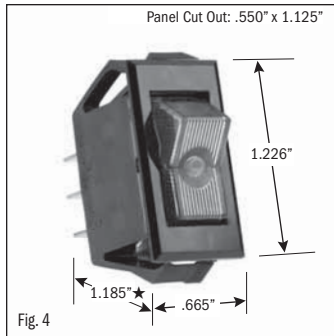

¹ 10 (4) Amps 250 VAC μ 185

² On-Off same color as Visi (Red)

continued on page 2

★ Switch height measurement in Figures above, includes body and terminals combined