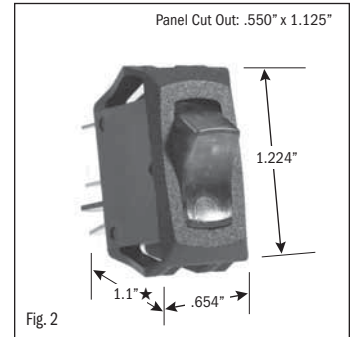

¹ 10 (4) Amps 250 VAC μ 185

² On-Off same color as Visi (Red)

continued on page 2

★ Switch height measurement in Figures above, includes body and terminals combined