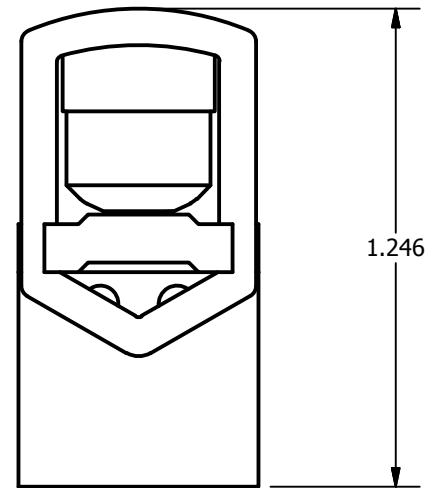

SCREW: E0584	MATERIAL: NONE	REV: A	ILSCO connections matter	
CAT. NO.: SLU-125	PLATING: NONE	DRAWN BY: CLH	SCALE: 3:1	800-776-9775 www.ilsco.com
INFORMATION SHEET: FORM 1	MARKING: TANG: SLU-125   COLLAR: ILSCO, 1/0-6CU	DATE: 12/21/2011	SIZE: A	DWG. NO. M7595-00
				SHEET: 1 OF 1