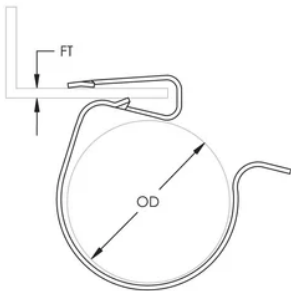

CABLE SNAP CLIP, 3/16–9/32" FLANGE 0.472–0.551"

CATALOG NUMBER

SC4D

FEATURES

Clip snaps on flange and cable snaps into clip

PRODUCT ATTRIBUTES

Material: Spring Steel

Finish: nVent CADDY Armour

Flange Thickness (FT): 3/16" - 9/32"

Outer Diameter (OD): 0.470" - 0.55"

DIAGRAMS

WARNING

nVent products shall be installed and used only as indicated in nVent's product instruction sheets and training materials. Instruction sheets are available at www.nvent.com and from your nVent customer service representative. Improper installation, misuse, misapplication or other failure to completely follow nVent's instructions and warnings may cause product malfunction, property damage, serious bodily injury and death and/or void your warranty.

Clip snaps on flange and cable snaps into clip

PRODUCT ATTRIBUTES

Material: Spring Steel

Finish: nVent CADDY Armour

Flange Thickness (FT): 3/16" - 9/32"

Outer Diameter (OD): 0.470" - 0.55"

DIAGRAMS

WARNING