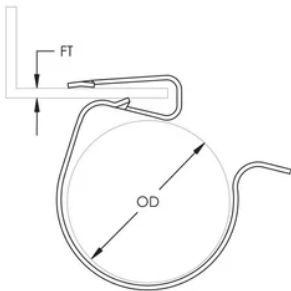

+ 86 21 2412 1618/19

Sydney:

+61 2 9751 8500

Our powerful portfolio of brands:
nVent.com CADDY ERICO HOFFMAN RAYCHEM SCHROFF
TRACER

CABLE SNAP CLIP, 1/16"–3/16" FLANGE, 0.472"–0.551" OD

CATALOG NUMBER

SC2D

FEATURES

Clip snaps on flange and cable snaps into clip

PRODUCT ATTRIBUTES

Material: Spring Steel

Finish: nVent CADDY Armour

Flange Thickness (FT): 1/16" - 3/16"

Outer Diameter (OD): 0.470" - 0.55"

DIAGRAMS

WARNING