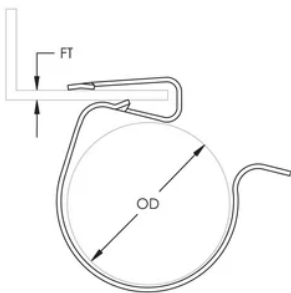

CABLE SNAP CLIP, 1/16"–3/16" FLANGE, 0.472"–0.551" OD

CATALOG NUMBER

SC2D

FEATURES

Clip snaps on flange and cable snaps into clip

PRODUCT ATTRIBUTES

Material: Spring Steel

Finish: nVent CADDY Armour

Flange Thickness (FT): 1/16" - 3/16"

Outer Diameter (OD): 0.470" - 0.55"

DIAGRAMS

WARNING

nVent products shall be installed and used only as indicated in nVent's product instruction sheets and training materials. Instruction sheets are available at www.nvent.com and from your nVent customer service representative. Improper installation, misuse, misapplication or other failure to completely follow nVent's instructions and warnings may cause product malfunction, property damage, serious bodily injury and death and/or void your warranty.

Clip snaps on flange and cable snaps into clip

PRODUCT ATTRIBUTES

Material: Spring Steel

Finish: nVent CADDY Armour

Flange Thickness (FT): 1/16" - 3/16"

Outer Diameter (OD): 0.470" - 0.55"

DIAGRAMS

WARNING