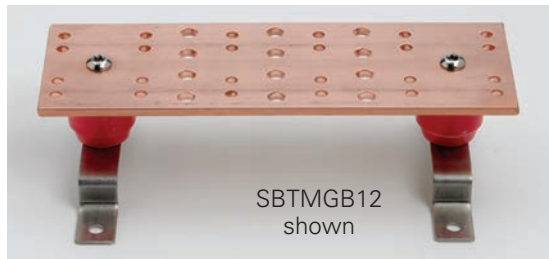

## Telecommunications Main Grounding Bar

- Used as a central consolidation point for telecommunications and other low voltage systems within the room
- Typically located on wall or entry room where exterior ground enters building
- Kit includes:
  - 1 - Grounding bar assembly
  - 6 - #6 compression lugs
  - 1 each - #2, 1/0, 2/0, 3/0 compression lugs
  - 12 each - 1/4"-20 x 3/4" (19.0mm) SS4 hex bolts, hex nuts & lock washers
  - 6 each - 3/8"-16 x 1" (25.4mm) SS4 hex bolts, hex nuts & lock washers
- Material: Copper bar and SS4 wall brackets

### Dimensional Data

- A = 4" (101.6mm)
- B = 5/8" (15.8mm)
- C = 1 1/4" (31.7mm)
- D = 1" (25.4mm)
- H1 = 5/16"Ø (7.9mm)
- H2 = 7/16"Ø (11.1mm)
- H3 = 3/8"Ø (9.5mm)

Part Number	Includes	Length		Wt./Ea.	
		in.	(mm)	lbs.	(kg)
SBTMGB12	Grounding Bar Assy	12"	(305)	4.7	(2.13)
SBTMGB12K	Bar Assy & Hardware Kit	12"	(305)	7.7	(3.49)
SBTMGB20	Grounding Bar Assy	20"	(508)	7.1	(3.22)
SBTMGB20K	Bar Assy & Hardware Kit	20"	(508)	10.1	(4.58)