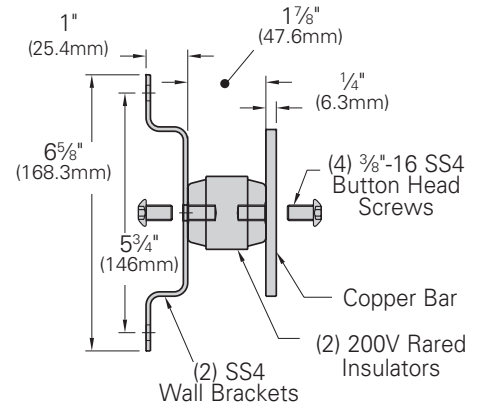

## Telecommunications Main Grounding Bar

- Used as a central consolidation point for telecommunications and other low voltage systems within the room
- Typically located on wall or entry room where exterior ground enters building
- Kit includes:
  - 1 - Grounding bar assembly
  - 6 - #6 compression lugs
  - 1 each - #2, 1/0, 2/0, 3/0 compression lugs
  - 12 each - 1/4"-20 x 3/4" (19.0mm) SS4 hex bolts, hex nuts & lock washers
  - 6 each - 3/8"-16 x 1" (25.4mm) SS4 hex bolts, hex nuts & lock washers
- Material: Copper bar and SS4 wall brackets

### Dimensional Data

- A = 4" (101.6mm)
- B = 5/8" (15.8mm)
- C = 1 1/4" (31.7mm)
- D = 1" (25.4mm)
- H1 = 5/16"Ø (7.9mm)
- H2 = 7/16"Ø (11.1mm)
- H3 = 3/8"Ø (9.5mm)

Part Number	Includes	Length		Wt./Ea.	
		in.	(mm)	lbs.	(kg)
SBTMGB12	Grounding Bar Assy	12"	(305)	4.7	(2.13)
SBTMGB12K	Bar Assy & Hardware Kit	12"	(305)	7.7	(3.49)
SBTMGB20	Grounding Bar Assy	20"	(508)	7.1	(3.22)
SBTMGB20K	Bar Assy & Hardware Kit	20"	(508)	10.1	(4.58)