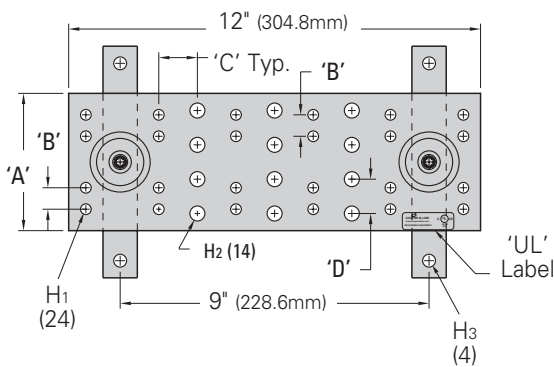

### Dimensional Data

- A = 4" (101.6mm)
- B = 5/8" (15.8mm)
- C = 1 1/4" (31.7mm)
- D = 1" (25.4mm)
- H1 = 5/16"Ø (7.9mm)
- H2 = 7/16"Ø (11.1mm)
- H3 = 3/8"Ø (9.5mm)

Part Number	Includes	Length		Wt./Ea.	
		in.	(mm)	lbs.	(kg)
SBTMGB12	Grounding Bar Assy	12"	(305)	4.7	(2.13)
SBTMGB12K	Bar Assy & Hardware Kit	12"	(305)	7.7	(3.49)
SBTMGB20	Grounding Bar Assy	20"	(508)	7.1	(3.22)
SBTMGB20K	Bar Assy & Hardware Kit	20"	(508)	10.1	(4.58)

## Telecommunications Main Grounding Bar

- Used as a central consolidation point for telecommunications and other low voltage systems within the room
- Typically located on wall or entry room where exterior ground enters building
- Kit includes:
  - 1 - Grounding bar assembly
  - 6 - #6 compression lugs
  - 1 each - #2, 1/0, 2/0, 3/0 compression lugs
  - 12 each - 1/4"-20 x 3/4" (19.0mm) SS4 hex bolts, hex nuts & lock washers
  - 6 each - 3/8"-16 x 1" (25.4mm) SS4 hex bolts, hex nuts & lock washers
- Material: Copper bar and SS4 wall brackets