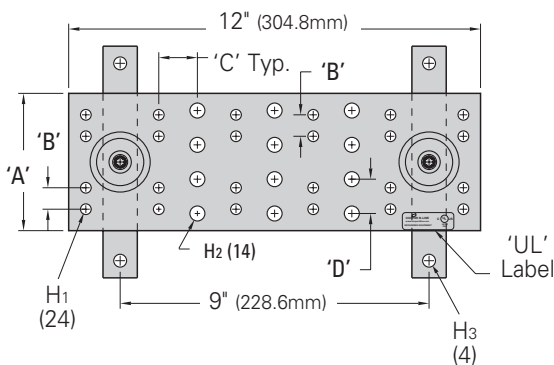

Dimensional Data

- A = 4" (101.6mm)
- B = 5/8" (15.8mm)
- C = 1 1/4" (31.7mm)
- D = 1" (25.4mm)
- H1 = 5/16"Ø (7.9mm)
- H2 = 7/16"Ø (11.1mm)
- H3 = 3/8"Ø (9.5mm)

Part Number	Includes	Length		Wt./Ea.	
		in.	(mm)	lbs.	(kg)
SBTMGB12	Grounding Bar Assy	12"	(305)	4.7	(2.13)
SBTMGB12K	Bar Assy & Hardware Kit	12"	(305)	7.7	(3.49)
SBTMGB20	Grounding Bar Assy	20"	(508)	7.1	(3.22)
SBTMGB20K	Bar Assy & Hardware Kit	20"	(508)	10.1	(4.58)

Grounding Accessories

Telecommunications Main Grounding Bar

- Used as a central consolidation point for telecommunications and other low voltage systems within the room
- Typically located on wall or entry room where exterior ground enters building
- Kit includes:
 - 1 - Grounding bar assembly
 - 6 - #6 compression lugs
 - 1 each - #2, 1/0, 2/0, 3/0 compression lugs
 - 12 each - 1/4"-20 x 3/4" (19.0mm) SS4 hex bolts, hex nuts & lock washers
 - 6 each - 3/8"-16 x 1" (25.4mm) SS4 hex bolts, hex nuts & lock washers
- Material: Copper bar and SS4 wall brackets