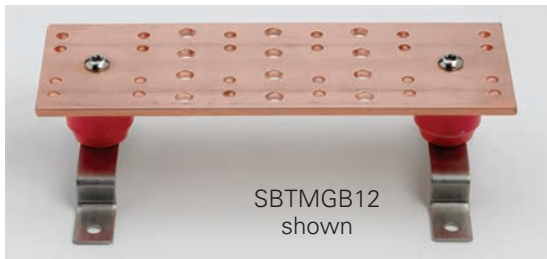

## Telecommunications Main Grounding Bar

- Used as a central consolidation point for telecommunications and other low voltage systems within the room
- Typically located on wall or entry room where exterior ground enters building
- Kit includes:
  - 1 - Grounding bar assembly
  - 6 - #6 compression lugs
  - 1 each - #2, 1/0, 2/0, 3/0 compression lugs
  - 12 each - 1/4"-20 x 3/4" (19.0mm) SS4 hex bolts, hex nuts & lock washers
  - 6 each - 3/8"-16 x 1" (25.4mm) SS4 hex bolts, hex nuts & lock washers
- Material: Copper bar and SS4 wall brackets

### Dimensional Data

- A = 4" (101.6mm)
- B = 5/8" (15.8mm)
- C = 1 1/4" (31.7mm)
- D = 1" (25.4mm)
- H1 = 5/16"Ø (7.9mm)
- H2 = 7/16"Ø (11.1mm)
- H3 = 3/8"Ø (9.5mm)

Part Number	Includes	Length		Wt./Ea.	
		in.	(mm)	lbs.	(kg)
SBTMGB12	Grounding Bar Assy	12"	(305)	4.7	(2.13)
SBTMGB12K	Bar Assy & Hardware Kit	12"	(305)	7.7	(3.49)
SBTMGB20	Grounding Bar Assy	20"	(508)	7.1	(3.22)
SBTMGB20K	Bar Assy & Hardware Kit	20"	(508)	10.1	(4.58)