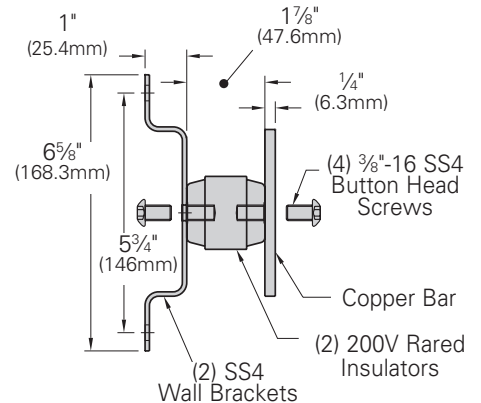

Grounding Accessories

Telecommunications Main Grounding Bar

- Used as a central consolidation point for telecommunications and other low voltage systems within the room
- Typically located on wall or entry room where exterior ground enters building
- Kit includes:
 - 1 - Grounding bar assembly
 - 6 - #6 compression lugs
 - 1 each - #2, 1/0, 2/0, 3/0 compression lugs
 - 12 each - 1/4"-20 x 3/4" (19.0mm) SS4 hex bolts, hex nuts & lock washers
 - 6 each - 3/8"-16 x 1" (25.4mm) SS4 hex bolts, hex nuts & lock washers
- Material: Copper bar and SS4 wall brackets

Dimensional Data

- A = 4" (101.6mm)
- B = 5/8" (15.8mm)
- C = 1 1/4" (31.7mm)
- D = 1" (25.4mm)
- H1 = 5/16"Ø (7.9mm)
- H2 = 7/16"Ø (11.1mm)
- H3 = 3/8"Ø (9.5mm)

Part Number	Includes	Length		Wt./Ea.	
		in.	(mm)	lbs.	(kg)
SBTMGB12	Grounding Bar Assy	12"	(305)	4.7	(2.13)
SBTMGB12K	Bar Assy & Hardware Kit	12"	(305)	7.7	(3.49)
SBTMGB20	Grounding Bar Assy	20"	(508)	7.1	(3.22)
SBTMGB20K	Bar Assy & Hardware Kit	20"	(508)	10.1	(4.58)