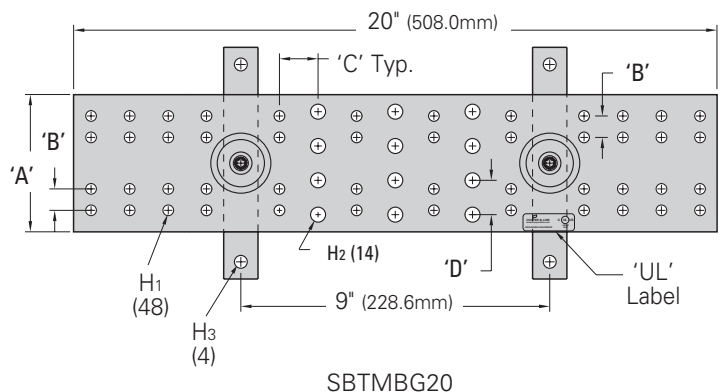

Grounding Accessories

Telecommunications Main Grounding Bar

- Used as a central consolidation point for telecommunications and other low voltage systems within the room
- Typically located on wall or entry room where exterior ground enters building
- Kit includes:
 - 1 - Grounding bar assembly
 - 6 - #6 compression lugs
 - 1 each - #2, 1/0, 2/0, 3/0 compression lugs
 - 12 each - 1/4"-20 x 3/4" (19.0mm) SS4 hex bolts, hex nuts & lock washers
 - 6 each - 3/8"-16 x 1" (25.4mm) SS4 hex bolts, hex nuts & lock washers
- Material: Copper bar and SS4 wall brackets

Dimensional Data

- A = 4" (101.6mm)
- B = 5/8" (15.8mm)
- C = 1 1/4" (31.7mm)
- D = 1" (25.4mm)
- H1 = 5/16"Ø (7.9mm)
- H2 = 7/16"Ø (11.1mm)
- H3 = 3/8"Ø (9.5mm)

Part Number	Includes	Length		Wt./Ea.	
		in.	(mm)	lbs.	(kg)
SBTMGB12	Grounding Bar Assy	12"	(305)	4.7	(2.13)
SBTMGB12K	Bar Assy & Hardware Kit	12"	(305)	7.7	(3.49)
SBTMGB20	Grounding Bar Assy	20"	(508)	7.1	(3.22)
SBTMGB20K	Bar Assy & Hardware Kit	20"	(508)	10.1	(4.58)