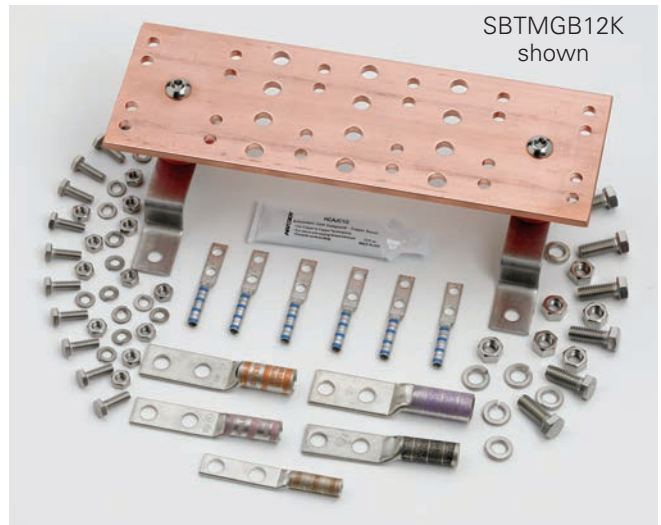

Grounding Accessories

Telecommunications Main Grounding Bar

- Used as a central consolidation point for telecommunications and other low voltage systems within the room
- Typically located on wall or entry room where exterior ground enters building
- Kit includes:
 - 1 - Grounding bar assembly
 - 6 - #6 compression lugs
 - 1 each - #2, 1/0, 2/0, 3/0 compression lugs
 - 12 each - 1/4"-20 x 3/4" (19.0mm) SS4 hex bolts, hex nuts & lock washers
 - 6 each - 3/8"-16 x 1" (25.4mm) SS4 hex bolts, hex nuts & lock washers
- Material: Copper bar and SS4 wall brackets

Dimensional Data

- A = 4" (101.6mm)
- B = 5/8" (15.8mm)
- C = 1 1/4" (31.7mm)
- D = 1" (25.4mm)
- H1 = 5/16"Ø (7.9mm)
- H2 = 7/16"Ø (11.1mm)
- H3 = 3/8"Ø (9.5mm)

Part Number	Includes	Length		Wt./Ea.	
		in.	(mm)	lbs.	(kg)
SBTMGB12	Grounding Bar Assy	12"	(305)	4.7	(2.13)
SBTMGB12K	Bar Assy & Hardware Kit	12"	(305)	7.7	(3.49)
SBTMGB20	Grounding Bar Assy	20"	(508)	7.1	(3.22)
SBTMGB20K	Bar Assy & Hardware Kit	20"	(508)	10.1	(4.58)