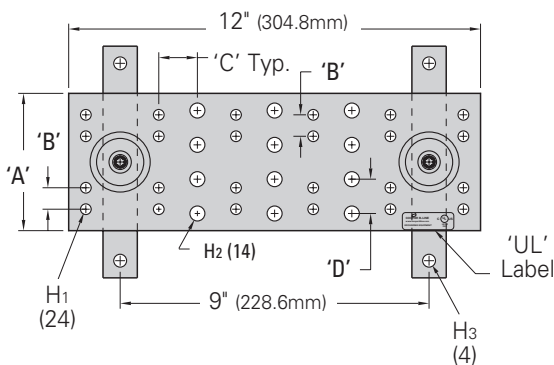

## Telecommunications Main Grounding Bar

- Used as a central consolidation point for telecommunications and other low voltage systems within the room
- Typically located on wall or entry room where exterior ground enters building
- Kit includes:
  - 1 - Grounding bar assembly
  - 6 - #6 compression lugs
  - 1 each - #2, 1/0, 2/0, 3/0 compression lugs
  - 12 each - 1/4"-20 x 3/4" (19.0mm) SS4 hex bolts, hex nuts & lock washers
  - 6 each - 3/8"-16 x 1" (25.4mm) SS4 hex bolts, hex nuts & lock washers
- Material: Copper bar and SS4 wall brackets

### Dimensional Data

- A = 4" (101.6mm)
- B = 5/8" (15.8mm)
- C = 1 1/4" (31.7mm)
- D = 1" (25.4mm)
- H1 = 5/16"Ø (7.9mm)
- H2 = 7/16"Ø (11.1mm)
- H3 = 3/8"Ø (9.5mm)

Part Number	Includes	Length		Wt./Ea.	
		in.	(mm)	lbs.	(kg)
SBTMGB12	Grounding Bar Assy	12"	(305)	4.7	(2.13)
SBTMGB12K	Bar Assy & Hardware Kit	12"	(305)	7.7	(3.49)
SBTMGB20	Grounding Bar Assy	20"	(508)	7.1	(3.22)
SBTMGB20K	Bar Assy & Hardware Kit	20"	(508)	10.1	(4.58)