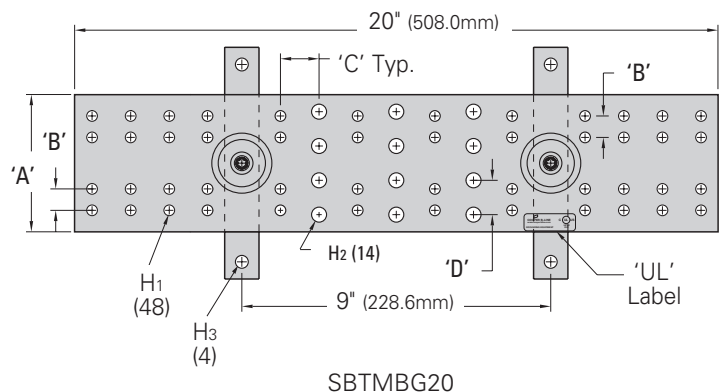

## Telecommunications Main Grounding Bar

- Used as a central consolidation point for telecommunications and other low voltage systems within the room
- Typically located on wall or entry room where exterior ground enters building
- Kit includes:
  - 1 - Grounding bar assembly
  - 6 - #6 compression lugs
  - 1 each - #2, 1/0, 2/0, 3/0 compression lugs
  - 12 each - 1/4"-20 x 3/4" (19.0mm) SS4 hex bolts, hex nuts & lock washers
  - 6 each - 3/8"-16 x 1" (25.4mm) SS4 hex bolts, hex nuts & lock washers
- Material: Copper bar and SS4 wall brackets

### Dimensional Data

- A = 4" (101.6mm)
- B = 5/8" (15.8mm)
- C = 1 1/4" (31.7mm)
- D = 1" (25.4mm)
- H1 = 5/16"Ø (7.9mm)
- H2 = 7/16"Ø (11.1mm)
- H3 = 3/8"Ø (9.5mm)

Part Number	Includes	Length		Wt./Ea.	
		in.	(mm)	lbs.	(kg)
SBTMGB12	Grounding Bar Assy	12"	(305)	4.7	(2.13)
SBTMGB12K	Bar Assy & Hardware Kit	12"	(305)	7.7	(3.49)
SBTMGB20	Grounding Bar Assy	20"	(508)	7.1	(3.22)
SBTMGB20K	Bar Assy & Hardware Kit	20"	(508)	10.1	(4.58)