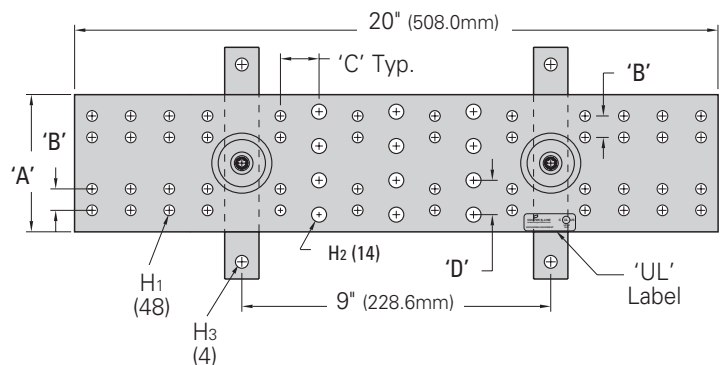

## Telecommunications Main Grounding Bar

- Used as a central consolidation point for telecommunications and other low voltage systems within the room
- Typically located on wall or entry room where exterior ground enters building
- Kit includes:
  - 1 - Grounding bar assembly
  - 6 - #6 compression lugs
  - 1 each - #2, 1/0, 2/0, 3/0 compression lugs
  - 12 each - 1/4"-20 x 3/4" (19.0mm) SS4 hex bolts, hex nuts & lock washers
  - 6 each - 3/8"-16 x 1" (25.4mm) SS4 hex bolts, hex nuts & lock washers
- Material: Copper bar and SS4 wall brackets

### Dimensional Data

- A = 4" (101.6mm)
- B = 5/8" (15.8mm)
- C = 1 1/4" (31.7mm)
- D = 1" (25.4mm)
- H1 = 5/16"Ø (7.9mm)
- H2 = 7/16"Ø (11.1mm)
- H3 = 3/8"Ø (9.5mm)

Part Number	Includes	Length		Wt./Ea.	
		in.	(mm)	lbs.	(kg)
SBTMGB12	Grounding Bar Assy	12"	(305)	4.7	(2.13)
SBTMGB12K	Bar Assy & Hardware Kit	12"	(305)	7.7	(3.49)
SBTMGB20	Grounding Bar Assy	20"	(508)	7.1	(3.22)
SBTMGB20K	Bar Assy & Hardware Kit	20"	(508)	10.1	(4.58)