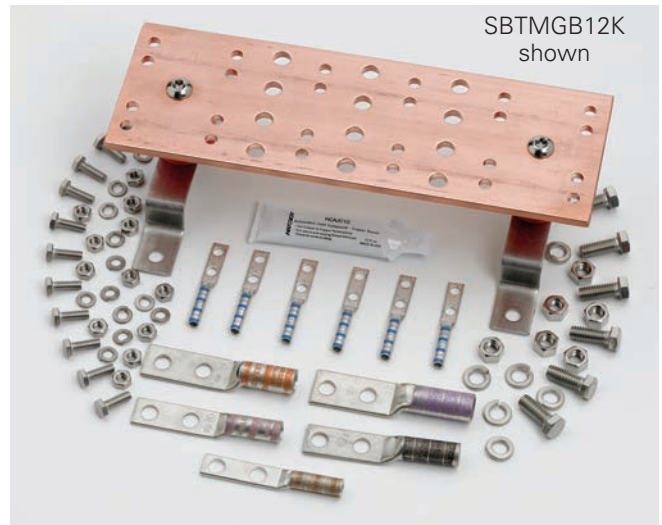

## Telecommunications Main Grounding Bar

- Used as a central consolidation point for telecommunications and other low voltage systems within the room
- Typically located on wall or entry room where exterior ground enters building
- Kit includes:
  - 1 - Grounding bar assembly
  - 6 - #6 compression lugs
  - 1 each - #2, 1/0, 2/0, 3/0 compression lugs
  - 12 each - 1/4"-20 x 3/4" (19.0mm) SS4 hex bolts, hex nuts & lock washers
  - 6 each - 3/8"-16 x 1" (25.4mm) SS4 hex bolts, hex nuts & lock washers
- Material: Copper bar and SS4 wall brackets

### Dimensional Data

- A = 4" (101.6mm)
- B = 5/8" (15.8mm)
- C = 1 1/4" (31.7mm)
- D = 1" (25.4mm)
- H1 = 5/16"Ø (7.9mm)
- H2 = 7/16"Ø (11.1mm)
- H3 = 3/8"Ø (9.5mm)

Part Number	Includes	Length		Wt./Ea.	
		in.	(mm)	lbs.	(kg)
SBTMGB12	Grounding Bar Assy	12"	(305)	4.7	(2.13)
SBTMGB12K	Bar Assy & Hardware Kit	12"	(305)	7.7	(3.49)
SBTMGB20	Grounding Bar Assy	20"	(508)	7.1	(3.22)
SBTMGB20K	Bar Assy & Hardware Kit	20"	(508)	10.1	(4.58)