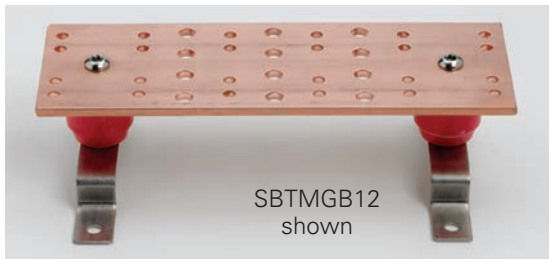

Grounding Accessories

Telecommunications Main Grounding Bar

- Used as a central consolidation point for telecommunications and other low voltage systems within the room
- Typically located on wall or entry room where exterior ground enters building
- Kit includes:
 - 1 - Grounding bar assembly
 - 6 - #6 compression lugs
 - 1 each - #2, 1/0, 2/0, 3/0 compression lugs
 - 12 each - 1/4"-20 x 3/4" (19.0mm) SS4 hex bolts, hex nuts & lock washers
 - 6 each - 3/8"-16 x 1" (25.4mm) SS4 hex bolts, hex nuts & lock washers
- Material: Copper bar and SS4 wall brackets

Dimensional Data

- A = 4" (101.6mm)
- B = 5/8" (15.8mm)
- C = 1 1/4" (31.7mm)
- D = 1" (25.4mm)
- H1 = 5/16"Ø (7.9mm)
- H2 = 7/16"Ø (11.1mm)
- H3 = 3/8"Ø (9.5mm)

Part Number	Includes	Length		Wt./Ea.	
		in.	(mm)	lbs.	(kg)
SBTMGB12	Grounding Bar Assy	12"	(305)	4.7	(2.13)
SBTMGB12K	Bar Assy & Hardware Kit	12"	(305)	7.7	(3.49)
SBTMGB20	Grounding Bar Assy	20"	(508)	7.1	(3.22)
SBTMGB20K	Bar Assy & Hardware Kit	20"	(508)	10.1	(4.58)