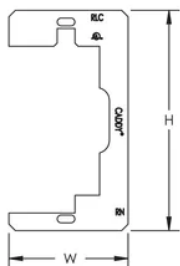

Makes floating device rigid

PRODUCT ATTRIBUTES

Material: Steel

Finish: Plain

Height (H): 4 1/4"

Width (W): 2.3"

DIAGRAMS

WARNING

Height (H): 4 1/4"

Width (W): 2.3"

DIAGRAMS

WARNING

nVent products shall be installed and used only as indicated in nVent's product instruction sheets and training materials. Instruction sheets are available at www.nvent.com and from your nVent customer service representative. Improper installation, misuse, misapplication or other failure to completely follow nVent's instructions and warnings may cause product malfunction, property damage, serious bodily injury and death and/or void your warranty.