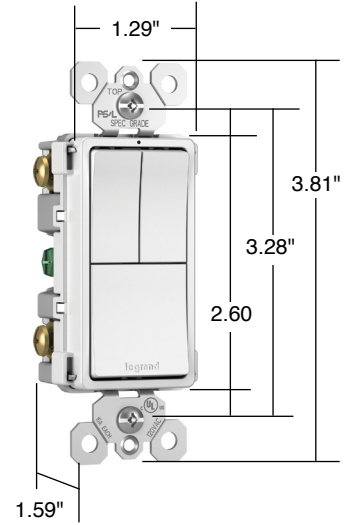

Technical Information

Performance

Electrical

Supply Voltage 120/125VAC

Environmental

Application Indoor Use Only

RCD113W

Warranty

One year

Ordering Information

Two Single Pole Switches

Catalog Number	Rating			3rd Party Compliance	
	A	VAC	Color	UL20	cULus
RCD11I	15	120/125	Ivory	•	•
RCD11W	15	120/125	White	•	•
RCD11BK	15	120/125	Black	•	•
RCD11LA	15	120/125	Light Almond	•	•

Two Single Pole/3-Way Switches

RCD33I	15	120/125	Ivory	•	•
RCD33W	15	120/125	White	•	•
RCD33BK	15	120/125	Black	•	•
RCD33LA	15	120/125	Light Almond	•	•

Two Single Pole Switches & One Single Pole/3-Way Switch

RCD113I	15	120/125	Ivory	•	•
RCD113W	15	120/125	White	•	•
RCD113BK	15	120/125	Black	•	•
RCD113LA	15	120/125	Light Almond	•	•