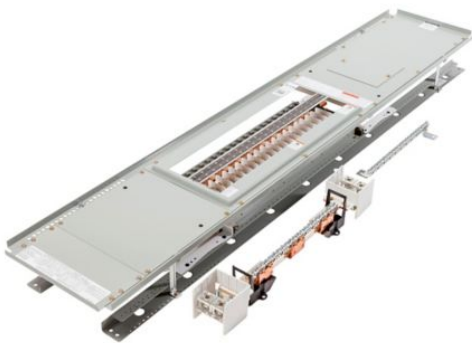

# Eaton PRL1X3400X42C

Catalog Number: PRL1X3400X42C

Eaton PRL1X INTERIOR 120/208 3P 4W 400A 42 CKT CU BUS

## General specifications

Photo is representative

### Product Name

Eaton Pow-R-Xpress PRL1X panelboard