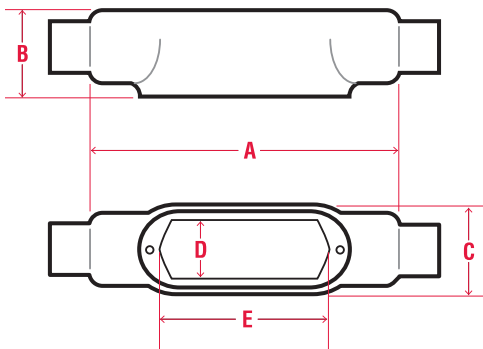

Conduit Bodies – Mogul Technical Data

BC

PIPE SIZE	FERROUS CATALOG #	NOMINAL WEIGHT	A	B	C	D	E	ALUMINUM CATALOG #
1"	PRBC3	3.2	9.56	1.92	2.27	1.88	6	PRBC3SA
1-1/4"	PRBC4	4.2	9.56	2.35	2.27	1.88	6	PRBC4SA
1-1/2"	PRBC5	6.0	13.75	2.60	3.08	2.63	10	PRBC5SA
2"	PRBC6	7.0	13.75	3.17	3.08	2.63	10	PRBC6SA
2-1/2"	PRBC7	13.8	18.38	3.67	4.33	3.81	15	PRBC7SA
3"	PRBC8	17.5	18.38	4.42	4.33	3.81	15	PRBC8SA
3-1/2"	PRBC9	25.0	23.75	4.92	5.33	4.75	20	PRBC9SA
4"	PRBC10	28.0	23.75	5.42	5.33	4.75	20	PRBC10SA

(cover sold separately)