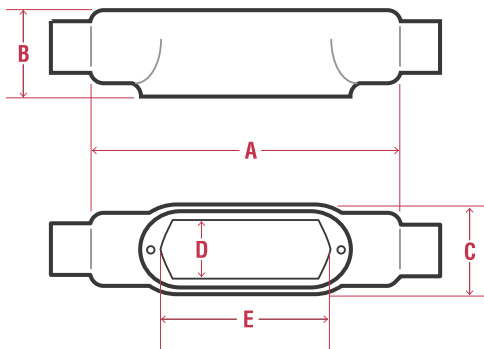

Features:

- 40 mil gray PVC exterior coating
- 2 mil red urethane interior coating
- 8 trade sizes from 1" through 4"
- Sealing sleeves on all conduit openings
- Molded-in seal between bodies and covers
- Large cover openings provide ample room

Standards:

Steel and Aluminum

- UL 514A, 514D (E231035)
- CSA C22.2 No. 18, CSA C22.2 No. 42

Conduit Bodies – Mogul Technical Data

BC

PIPE SIZE	FERROUS CATALOG #	NOMINAL WEIGHT	A	B	C	D	E	ALUMINUM CATALOG #
1"	PRBC3	3.2	9.56	1.92	2.27	1.88	6	PRBC3SA
1-1/4"	PRBC4	4.2	9.56	2.35	2.27	1.88	6	PRBC4SA
1-1/2"	PRBC5	6.0	13.75	2.60	3.08	2.63	10	PRBC5SA
2"	PRBC6	7.0	13.75	3.17	3.08	2.63	10	PRBC6SA
2-1/2"	PRBC7	13.8	18.38	3.67	4.33	3.81	15	PRBC7SA
3"	PRBC8	17.5	18.38	4.42	4.33	3.81	15	PRBC8SA
3-1/2"	PRBC9	25.0	23.75	4.92	5.33	4.75	20	PRBC9SA
4"	PRBC10	28.0	23.75	5.42	5.33	4.75	20	PRBC10SA

(cover sold separately)

Conduit Bodies and Covers

Conduit Bodies – Mogul Technical Data

BUB

PIPE SIZE	FERROUS CATALOG #	NOMINAL WEIGHT	A	B	C	D	E	ALUMINUM CATALOG #
1"	PRBUB3	3.2	9.19	2.69	2.27	1.88	6	PRBUB3SA
1-1/4"	PRBUB4	4.0	9.31	3.19	2.27	1.88	6	PRBUB4SA
1-1/2"	PRBUB5	5.9	13.50	3.50	3.08	2.63	10	PRBUB5SA
2"	PRBUB6	7.8	13.50	4.13	3.08	2.63	10	PRBUB6SA
2-1/2"	PRBUB7	12.5	17.75	4.81	4.33	3.81	15	PRBUB7SA
3"	PRBUB8	17.0	17.88	5.63	4.33	3.81	15	PRBUB8SA
3-1/2"	PRBUB9	25.0	23.38	6.38	5.33	4.75	20	PRBUB9SA
4"	PRBUB10	28.0	23.25	6.81	5.33	4.75	20	PRBUB10SA