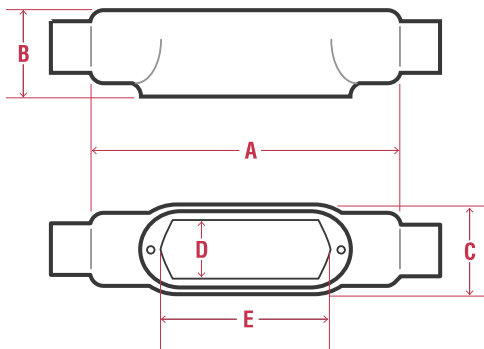

(cover sold separately)

BT

PIPE SIZE	FERROUS CATALOG #	NOMINAL WEIGHT	A	B	C	D	E	ALUMINUM CATALOG #
1"	PRBT3	3.2	9.56	1.92	3.24	1.88	6	PRBT3SA
1-1/4"	PRBT4	3.6	9.56	2.35	3.24	1.88	6	PRBT4SA
1-1/2"	PRBT5	7.5	13.75	2.60	4.14	2.63	10	PRBT5SA
2"	PRBT6	9.0	13.75	3.17	4.14	2.63	10	PRBT6SA
2-1/2"	PRBT7	15.0	18.38	3.67	5.67	3.81	15	PRBT7SA
3"	PRBT8	19.0	18.38	4.42	5.80	3.81	15	PRBT8SA
3-1/2"	PRBT9	29.0	23.75	4.92	6.96	4.75	20	PRBT9SA
4"	PRBT10	32.0	23.75	5.42	6.96	4.75	20	PRBT10SA

Features:

- 40 mil gray PVC exterior coating
- 2 mil red urethane interior coating
- 8 trade sizes from 1" through 4"
- Sealing sleeves on all conduit openings
- Molded-in seal between bodies and covers
- Large cover openings provide ample room

Standards:

Steel and Aluminum

- UL 514A, 514D (E231035)
- CSA C22.2 No. 18, CSA C22.2 No. 42

Conduit Bodies – Mogul Technical Data

BC

PIPE SIZE	FERROUS CATALOG #	NOMINAL WEIGHT	A	B	C	D	E	ALUMINUM CATALOG #
1"	PRBC3	3.2	9.56	1.92	2.27	1.88	6	PRBC3SA
1-1/4"	PRBC4	4.2	9.56	2.35	2.27	1.88	6	PRBC4SA
1-1/2"	PRBC5	6.0	13.75	2.60	3.08	2.63	10	PRBC5SA
2"	PRBC6	7.0	13.75	3.17	3.08	2.63	10	PRBC6SA
2-1/2"	PRBC7	13.8	18.38	3.67	4.33	3.81	15	PRBC7SA
3"	PRBC8	17.5	18.38	4.42	4.33	3.81	15	PRBC8SA
3-1/2"	PRBC9	25.0	23.75	4.92	5.33	4.75	20	PRBC9SA
4"	PRBC10	28.0	23.75	5.42	5.33	4.75	20	PRBC10SA