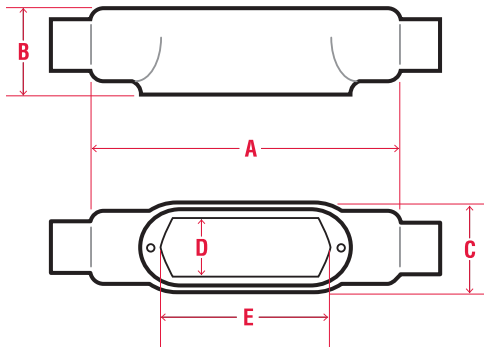

Conduit Bodies – Mogul Technical Data

BC

PIPE SIZE	FERROUS CATALOG #	NOMINAL WEIGHT	A	B	C	D	E	ALUMINUM CATALOG #
1"	PRBC3	3.2	9.56	1.92	2.27	1.88	6	PRBC3SA
1-1/4"	PRBC4	4.2	9.56	2.35	2.27	1.88	6	PRBC4SA
1-1/2"	PRBC5	6.0	13.75	2.60	3.08	2.63	10	PRBC5SA
2"	PRBC6	7.0	13.75	3.17	3.08	2.63	10	PRBC6SA
2-1/2"	PRBC7	13.8	18.38	3.67	4.33	3.81	15	PRBC7SA
3"	PRBC8	17.5	18.38	4.42	4.33	3.81	15	PRBC8SA
3-1/2"	PRBC9	25.0	23.75	4.92	5.33	4.75	20	PRBC9SA
4"	PRBC10	28.0	23.75	5.42	5.33	4.75	20	PRBC10SA

(cover sold separately)