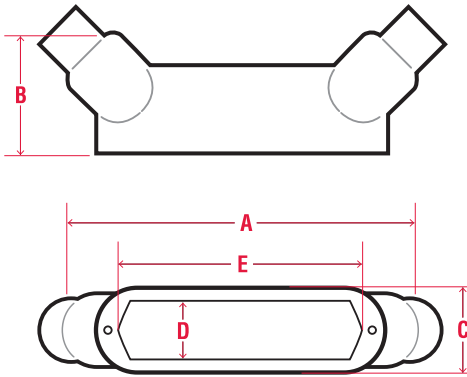

Features:

- 40 mil gray PVC exterior coating
- 2 mil red urethane interior coating
- 8 trade sizes from 1" through 4"
- Sealing sleeves on all conduit openings
- Molded-in seal between bodies and covers
- Large cover openings provide ample room

Standards:

Steel and Aluminum

- UL 514A, 514D (E231035)
- CSA C22.2 No. 18, CSA C22.2 No. 42

Conduit Bodies – Mogul Technical Data

BC

PIPE SIZE	FERROUS CATALOG #	NOMINAL WEIGHT	A	B	C	D	E	ALUMINUM CATALOG #
1"	PRBC3	3.2	9.56	1.92	2.27	1.88	6	PRBC3SA
1-1/4"	PRBC4	4.2	9.56	2.35	2.27	1.88	6	PRBC4SA
1-1/2"	PRBC5	6.0	13.75	2.60	3.08	2.63	10	PRBC5SA
2"	PRBC6	7.0	13.75	3.17	3.08	2.63	10	PRBC6SA
2-1/2"	PRBC7	13.8	18.38	3.67	4.33	3.81	15	PRBC7SA
3"	PRBC8	17.5	18.38	4.42	4.33	3.81	15	PRBC8SA
3-1/2"	PRBC9	25.0	23.75	4.92	5.33	4.75	20	PRBC9SA
4"	PRBC10	28.0	23.75	5.42	5.33	4.75	20	PRBC10SA

(cover sold separately)

Conduit Bodies and Covers

Conduit Bodies – Mogul Technical Data

BUB

PIPE SIZE	FERROUS CATALOG #	NOMINAL WEIGHT	A	B	C	D	E	ALUMINUM CATALOG #
1"	PRBUB3	3.2	9.19	2.69	2.27	1.88	6	PRBUB3SA
1-1/4"	PRBUB4	4.0	9.31	3.19	2.27	1.88	6	PRBUB4SA
1-1/2"	PRBUB5	5.9	13.50	3.50	3.08	2.63	10	PRBUB5SA
2"	PRBUB6	7.8	13.50	4.13	3.08	2.63	10	PRBUB6SA
2-1/2"	PRBUB7	12.5	17.75	4.81	4.33	3.81	15	PRBUB7SA
3"	PRBUB8	17.0	17.88	5.63	4.33	3.81	15	PRBUB8SA
3-1/2"	PRBUB9	25.0	23.38	6.38	5.33	4.75	20	PRBUB9SA
4"	PRBUB10	28.0	23.25	6.81	5.33	4.75	20	PRBUB10SA

(cover sold separately)

BLB

PIPE SIZE	FERROUS CATALOG #	NOMINAL WEIGHT	A	B	C	D	E	ALUMINUM CATALOG #
1"	PRBLB3	3.2	8.63	2.84	2.27	1.88	6	PRBLB3SA
1-1/4"	PRBLB4	4.2	8.63	3.28	2.27	1.88	6	PRBLB4SA
1-1/2"	PRBLB5	6.0	12.73	3.63	3.08	2.63	10	PRBLB5SA
2"	PRBLB6	7.0	12.73	4.19	3.08	2.63	10	PRBLB6SA
2-1/2"	PRBLB7	13.8	16.95	5.09	4.33	3.81	15	PRBLB7SA
3"	PRBLB8	17.5	16.95	5.84	4.33	3.81	15	PRBLB8SA
3-1/2"	PRBLB9	25.0	22.17	6.50	5.33	4.75	20	PRBLB9SA
4"	PRBLB10	28.0	22.17	7.00	5.33	4.75	20	PRBLB10SA