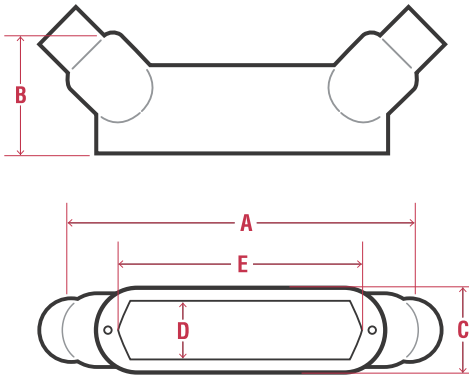

Features:

- 40 mil gray PVC exterior coating
- 2 mil red urethane interior coating
- 8 trade sizes from 1" through 4"
- Sealing sleeves on all conduit openings
- Molded-in seal between bodies and covers
- Large cover openings provide ample room

Standards:

Steel and Aluminum

- UL 514A, 514D (E231035)
- CSA C22.2 No. 18, CSA C22.2 No. 42

Conduit Bodies – Mogul Technical Data

BC

PIPE SIZE	FERROUS CATALOG #	NOMINAL WEIGHT	A	B	C	D	E	ALUMINUM CATALOG #
1"	PRBC3	3.2	9.56	1.92	2.27	1.88	6	PRBC3SA
1-1/4"	PRBC4	4.2	9.56	2.35	2.27	1.88	6	PRBC4SA
1-1/2"	PRBC5	6.0	13.75	2.60	3.08	2.63	10	PRBC5SA
2"	PRBC6	7.0	13.75	3.17	3.08	2.63	10	PRBC6SA
2-1/2"	PRBC7	13.8	18.38	3.67	4.33	3.81	15	PRBC7SA
3"	PRBC8	17.5	18.38	4.42	4.33	3.81	15	PRBC8SA
3-1/2"	PRBC9	25.0	23.75	4.92	5.33	4.75	20	PRBC9SA
4"	PRBC10	28.0	23.75	5.42	5.33	4.75	20	PRBC10SA

(cover sold separately)

Conduit Bodies and Covers

Conduit Bodies – Mogul Technical Data

BUB

PIPE SIZE	FERROUS CATALOG #	NOMINAL WEIGHT	A	B	C	D	E	ALUMINUM CATALOG #
1"	PRBUB3	3.2	9.19	2.69	2.27	1.88	6	PRBUB3SA
1-1/4"	PRBUB4	4.0	9.31	3.19	2.27	1.88	6	PRBUB4SA
1-1/2"	PRBUB5	5.9	13.50	3.50	3.08	2.63	10	PRBUB5SA
2"	PRBUB6	7.8	13.50	4.13	3.08	2.63	10	PRBUB6SA
2-1/2"	PRBUB7	12.5	17.75	4.81	4.33	3.81	15	PRBUB7SA
3"	PRBUB8	17.0	17.88	5.63	4.33	3.81	15	PRBUB8SA
3-1/2"	PRBUB9	25.0	23.38	6.38	5.33	4.75	20	PRBUB9SA
4"	PRBUB10	28.0	23.25	6.81	5.33	4.75	20	PRBUB10SA

(cover sold separately)

BLB

PIPE SIZE	FERROUS CATALOG #	NOMINAL WEIGHT	A	B	C	D	E	ALUMINUM CATALOG #
1"	PRBLB3	3.2	8.63	2.84	2.27	1.88	6	PRBLB3SA
1-1/4"	PRBLB4	4.2	8.63	3.28	2.27	1.88	6	PRBLB4SA
1-1/2"	PRBLB5	6.0	12.73	3.63	3.08	2.63	10	PRBLB5SA
2"	PRBLB6	7.0	12.73	4.19	3.08	2.63	10	PRBLB6SA
2-1/2"	PRBLB7	13.8	16.95	5.09	4.33	3.81	15	PRBLB7SA
3"	PRBLB8	17.5	16.95	5.84	4.33	3.81	15	PRBLB8SA
3-1/2"	PRBLB9	25.0	22.17	6.50	5.33	4.75	20	PRBLB9SA
4"	PRBLB10	28.0	22.17	7.00	5.33	4.75	20	PRBLB10SA