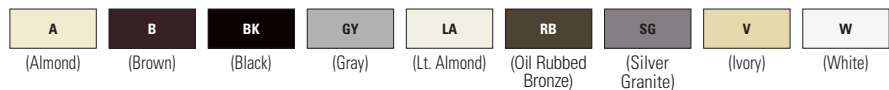

- Mid-sized to cover wall imperfections and large wallboard openings
- Virtually unbreakable polycarbonate construction
- Available in toggle switch, duplex receptacle and decorator styles

Mid-size screwless wallplates

Catalog no.	Description	Color suffix
□ PJS26__	1-Gang decorator	A, B, BK, GY, LA, RB, SG, V, W
□ PJS262__	2-Gang decorator	A, B, BK, LA, RB, SG, V, W
□ PJS263__	3-Gang decorator	A, BK, LA, RB, SG, V, W
□ PJS264__	4-Gang decorator	A, BK, LA, V, W
□ PJS265__	5-Gang decorator	A, BK, LA, V, W
□ PJS266__	6-Gang decorator	A, BK, LA, V, W
□ PJS1__	1-Gang toggle	A, B, BK, LA, V, W
□ PJS2__	2-Gang toggle	A, B, BK, LA, V, W
□ PJS3__	3-Gang toggle	A, LA, V, W
□ PJS4__	4-Gang toggle	A, LA, V, W
□ PJS8__	1-Gang duplex	A, B, BK, LA, V, W

Color ordering information:

For ordering devices, include Catalog no. followed by the Color suffix: A (Almond), B (Brown), BK (Black), GY (Gray), LA (Light Almond), RB (Oil Rubbed Bronze), SG (Silver Granite), V (Ivory), W (White)