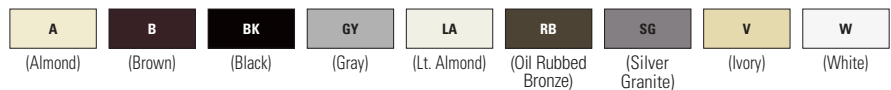

Color ordering information:

For ordering devices, include Catalog no. followed by the Color suffix: A (Almond), B (Brown), BK (Black), GY (Gray), LA (Light Almond), RB (Oil Rubbed Bronze), SG (Silver Granite), V (Ivory), W (White)

Sleek, smooth and
seamless wallplates

EATON

Powering Business Worldwide

Easy-to-install mid-size wallplates appear to float freely on the surface of the wall.

Features & benefits

- Mid-sized to cover wall imperfections and large wallboard openings
- Virtually unbreakable polycarbonate construction
- Available in toggle switch, duplex receptacle and decorator styles

Mid-size screwless wallplates

Catalog no.	Description	Color suffix
□ PJS26__	1-Gang decorator	A, B, BK, GY, LA, RB, SG, V, W
□ PJS262__	2-Gang decorator	A, B, BK, LA, RB, SG, V, W
□ PJS263__	3-Gang decorator	A, BK, LA, RB, SG, V, W
□ PJS264__	4-Gang decorator	A, BK, LA, V, W
□ PJS265__	5-Gang decorator	A, BK, LA, V, W
□ PJS266__	6-Gang decorator	A, BK, LA, V, W
□ PJS1__	1-Gang toggle	A, B, BK, LA, V, W
□ PJS2__	2-Gang toggle	A, B, BK, LA, V, W
□ PJS3__	3-Gang toggle	A, LA, V, W
□ PJS4__	4-Gang toggle	A, LA, V, W
□ PJS8__	1-Gang duplex	A, B, BK, LA, V, W