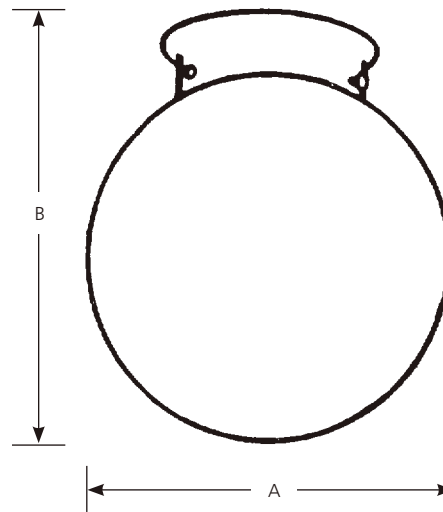

Incandescent

Glass Globes

Close-to-Ceiling

Type _____
-30
P3705

Catalog No.	Finish		Dimensions (Inches)	
	White	Lamping	A	B
P3705	-30	1 (m) 100w	8	9-1/2

Specifications:

General

- 8" white glass globe
- Globe held in place with three thumb screws
- White (-30) finish
- Steel construction

Progress Lighting
701 Millennium Blvd.
Greenville, South Carolina
29607

www.progresslighting.com

Rev. 4/11

Incandescent

Glass Globes

Close-to-Ceiling

Type _____
-30
P3705

Catalog No.	Finish		Dimensions (Inches)	
	White	Lamping	A	B
P3705	-30	1 (m) 100w	8	9-1/2

Specifications:

General

- 8" white glass globe
- Globe held in place with three thumb screws
- White (-30) finish
- Steel construction

Electrical

- Medium base phenolic socket, pre-installed
- Pre-wired

Labeling