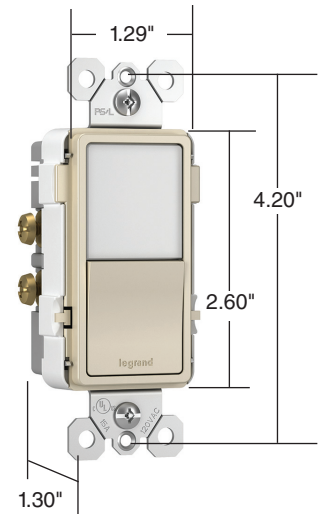

Compliance

 cULus listed. Conform to NEMA WD-1 and WD-6.

Technical Information

Performance

Electrical

Maximum Working Voltage	125V
Maximum Current Interrupting	15A
Maximum Temperature Rise	30°C

Mechanical

Terminal Identification	Terminal identification in accordance with UL20
Terminal Accommodation	Back and side wire terminals accommodate #12 and #14 AWG stranded and copper wire Push wire terminals accommodate #14 AWG
Product Identification	Ratings are a permanent part of the device

Environmental

Flammability	UL20 minimum rating
--------------	---------------------

Materials

Face	Thermoplastic
Back Body	Thermoplastic
Line Contacts	.031 Brass
Mounting Strap	.042 Zinc-Plated Steel
Tamper-Resistant Shutters	Thermoplastic
Terminal Screws	#8 Tri-Drive Steel (Neutral = Nickel-Plated Steel)
Ground Screw	#8 Hex Tri-Drive Steel; Zinc Coating with Green Chromate
Mounting Screws	Steel plated

NTL873LACC6

NTLFULL

NTLHORZ

Warranty

1 Year

Ordering Information

Night Light with Two 15A Tamper-Resistant Receptacles and Adjustable Light Levels with optional louver included

Catalog Number	Rating		Color	NEMA Config. No.	3rd Party Compliance
	A	VAC			cUL _{US}
NTL885TRICC6	15	120/125	Ivory	5-15R	•
NTL885TRWCC6	15	120/125	White	5-15R	•
NTL885TRLACC6	15	120/125	Light Almond	5-15R	•
NTL885TRBKCC6	15	120/125	Black	5-15R	•
NTL885TRNICC6	15	120/125	Nickel	5-15R	•