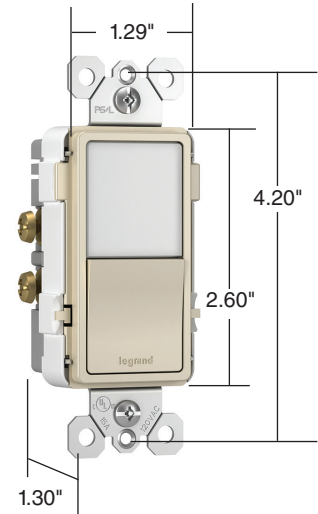

#### Mechanical

Terminal Identification	Terminal identification in accordance with UL20
Terminal Accommodation	Back and side wire terminals accommodate #12 and #14 AWG stranded and copper wire  Push wire terminals accommodate #14 AWG
Product Identification	Ratings are a permanent part of the device

### Materials

Face	Thermoplastic
Back Body	Thermoplastic
Line Contacts	.031 Brass
Mounting Strap	.042 Zinc-Plated Steel
Tamper-Resistant Shutters	Thermoplastic
Terminal Screws	#8 Tri-Drive Steel (Neutral = Nickel-Plated Steel)
Ground Screw	#8 Hex Tri-Drive Steel; Zinc Coating with Green Chromate
Mounting Screws	Steel plated