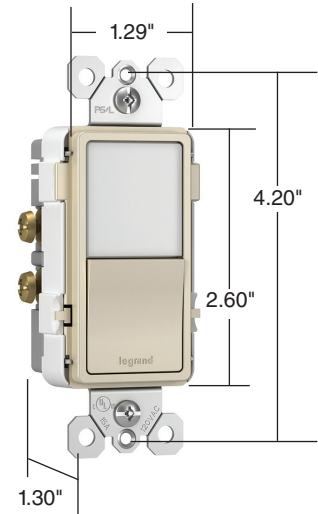

Technical Information

Performance

Electrical

Maximum Working Voltage	125V
Maximum Current Interrupting	15A
Maximum Temperature Rise	30°C

Mechanical

Terminal Identification	Terminal identification in accordance with UL20
Terminal Accommodation	Back and side wire terminals accommodate #12 and #14 AWG stranded and copper wire Push wire terminals accommodate #14 AWG
Product Identification	Ratings are a permanent part of the device

Environmental

Flammability	UL20 minimum rating

Materials

Face	Thermoplastic
Back Body	Thermoplastic
Line Contacts	.031 Brass
Mounting Strap	.042 Zinc-Plated Steel
Tamper-Resistant Shutters	Thermoplastic
Terminal Screws	#8 Tri-Drive Steel (Neutral = Nickel-Plated Steel)
Ground Screw	#8 Hex Tri-Drive Steel; Zinc Coating with Green Chromate
Mounting Screws	Steel plated

NTL873LACC6