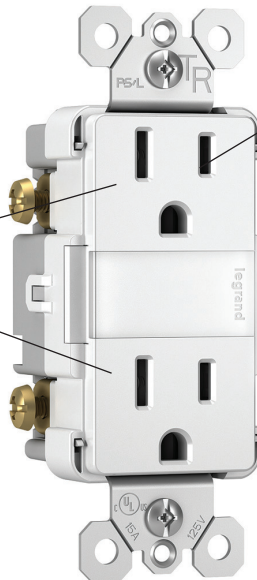

Now with black "invisi-shutters" for an invisible effect preferred by end users.

NTL885TRWCC6

- Part of the radiant® collection.
- Five adjustable light settings including OFF.
- Hidden sensor automatically controls night lights.
- Replace any standard receptacle.
- Ideal for hallways, kitchens and nurseries.
- **NTL885TR*, NTLFULL***
- Optional louver included for added light-level control.

Compliance

cULus listed. Conform to NEMA WD-1 and WD-6.