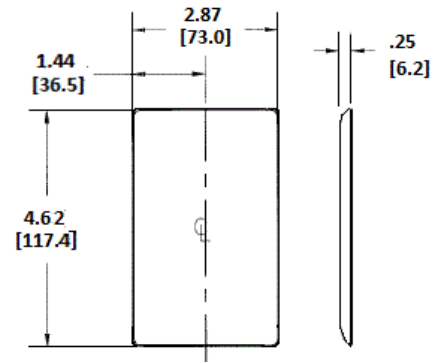

Description	Color	Catalog No.	UPC
1-Gang, Duplex Opening	White	NP8W	883778102097

Listings

UL Listed
CSA Certified

Specifications

Plate Material	Nylon
Plate Type	1-Gang
Plate Openings	Duplex Receptacle
Mounting Screws	Steel painted, slotted head
Appearance	Smooth

Ordering Information

Description	Color	Catalog No.	UPC
1-Gang, Duplex Opening	White	NP8W	883778102097

Listings

UL Listed
CSA Certified

Specifications

Plate Material	Nylon
Plate Type	1-Gang
Plate Openings	Duplex Receptacle
Mounting Screws	Steel painted, slotted head
Appearance	Smooth