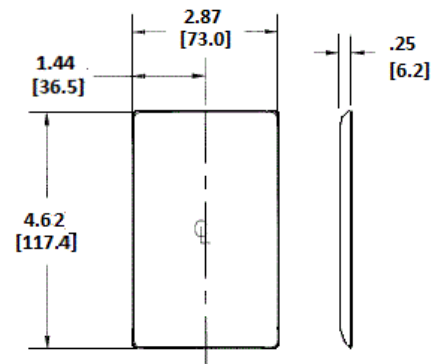

Description	Color	Catalog No.	UPC
1-Gang, Duplex Opening	White	NP8W	883778102097

Listings

UL Listed
CSA Certified

Specifications

Plate Material	Nylon
Plate Type	1-Gang
Plate Openings	Duplex Receptacle
Mounting Screws	Steel painted, slotted head
Appearance	Smooth

Online Resources

Customer Use Drawing
eCatalog

Wallplates Duplex Receptacle Wallplates

HUBBELL

Features

- Reinforcement ribs for extra strength
- Captive screw feature holds mounting screw in place
- High-impact, self-extinguishing nylon material

Ordering Information

Description	Color	Catalog No.	UPC
1-Gang, Duplex Opening	White	NP8W	883778102097

Listings

UL Listed
CSA Certified

Specifications

Plate Material	Nylon
Plate Type	1-Gang
Plate Openings	Duplex Receptacle
Mounting Screws	Steel painted, slotted head
Appearance	Smooth