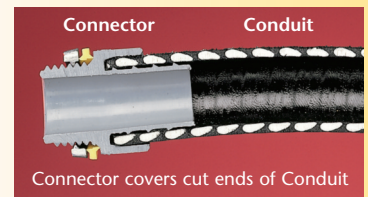

The job looks great too. The outer body on NMSC series connectors overlaps the conduit, hiding the ugly cut ends when it's screwed on.

When fully tightened the internal taper squeezes onto the conduit forming a reliable liquid-tight seal. Plus, you can unscrew the connector a full turn and still have a Listed liquid-tight installation.

Straight Black 1" NMSC100BL

Straight Gray 1" NMSC100

Connector Components 90° Black 1" NMSC90100BL

Arlington's one-piece non-metallic straight and 90° **screw-on** connectors are now available in 1" trade sizes.

Designed for use on non-metallic, liquid-tight conduit, Type B and flexible non-metallic tubing, installation is fast and easy. These connectors screw on to conduit *by hand*, with *no tools* required.