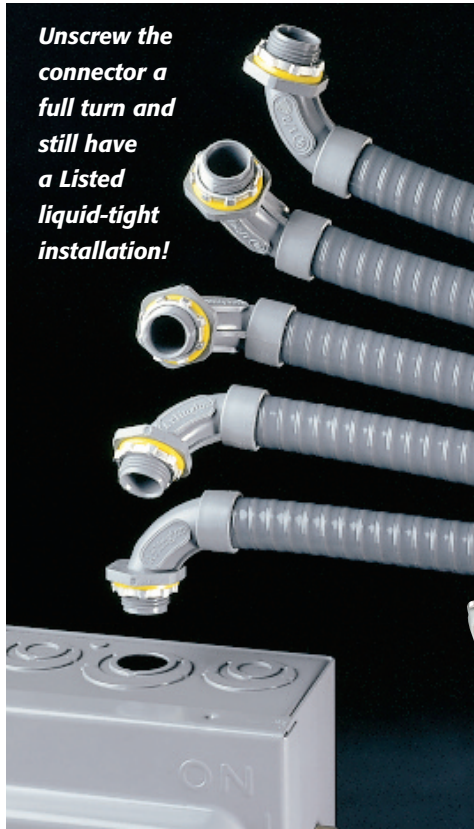

# Non-Metallic Screw-on Connectors

*Straight & 90° for Non-metallic, Liquid-tight Conduit, Type B*

**Unscrew the connector a full turn and still have a Listed liquid-tight installation!**

**NEW!**  
1" trade sizes

Designed for use on non-metallic, liquid-tight conduit, Type B and flexible non-metallic tubing, installation is fast and easy. These connectors screw on to conduit *by hand*, with *no tools* required.

The job looks great too. The outer body on NMSC series connectors overlaps the conduit, hiding the ugly cut ends when it's screwed on.

When fully tightened the internal taper squeezes onto the conduit forming a reliable liquid-tight seal. Plus, you can unscrew the connector a full turn and still have a Listed liquid-tight installation.