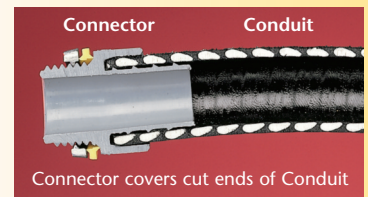

# Non-Metallic Screw-on Connectors

*Straight & 90° for Non-metallic, Liquid-tight Conduit, Type B*

Unscrew the connector a full turn and still have a Listed liquid-tight installation!

**NEW!**  
1" trade sizes

Straight Black 1" NMSC100BL

Straight Gray 1" NMSC100

Connector Components 90° Black 1" NMSC90100BL

Arlington's one-piece non-metallic straight and 90° **screw-on** connectors are now available in 1" trade sizes.

Designed for use on non-metallic, liquid-tight conduit, Type B and flexible non-metallic tubing, installation is fast and easy. These connectors screw on to conduit *by hand*, with *no tools* required.

The job looks great too. The outer body on NMSC series connectors overlaps the conduit, hiding the ugly cut ends when it's screwed on.

Connector covers cut ends of Conduit

When fully tightened the internal taper squeezes onto the conduit forming a reliable liquid-tight seal. Plus, you can unscrew the connector a full turn and still have a Listed liquid-tight installation.