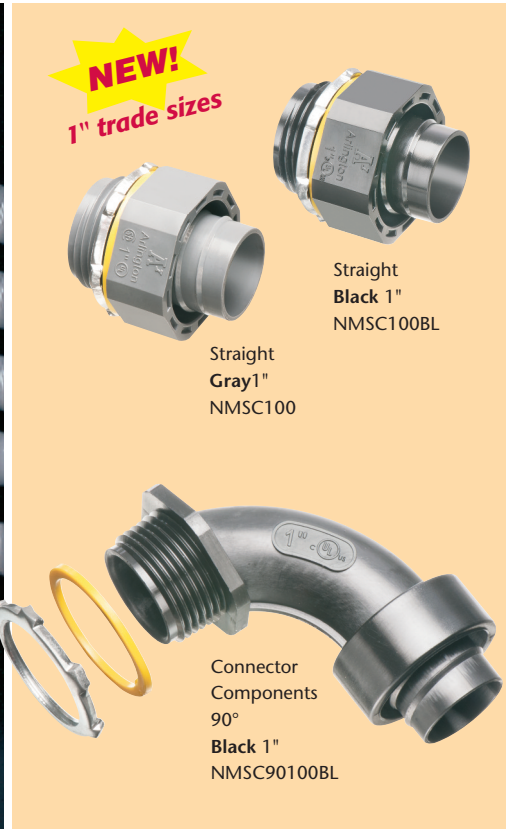

NEW
1" Trade Size

Non-Metallic Screw-on Connectors

Straight & 90° for Non-metallic, Liquid-tight Conduit, Type B

Unscrew the connector a full turn and still have a Listed liquid-tight installation!

NEW!
1" trade sizes

Straight Black 1" NMSC100BL
Straight Gray 1" NMSC100

Connector Components 90° Black 1" NMSC90100BL

Arlington's one-piece non-metallic straight and 90° **screw-on** connectors are now available in 1" trade sizes.

Designed for use on non-metallic, liquid-tight conduit, Type B and flexible non-metallic tubing, installation is fast and easy. These connectors screw on to conduit *by hand*, with *no tools* required.

The job looks great too. The outer body on NMSC series connectors overlaps the conduit, hiding the ugly cut ends when it's screwed on.

When fully tightened the internal taper squeezes onto the conduit forming a reliable liquid-tight seal. Plus, you can unscrew the connector a full turn and still have a Listed liquid-tight installation.