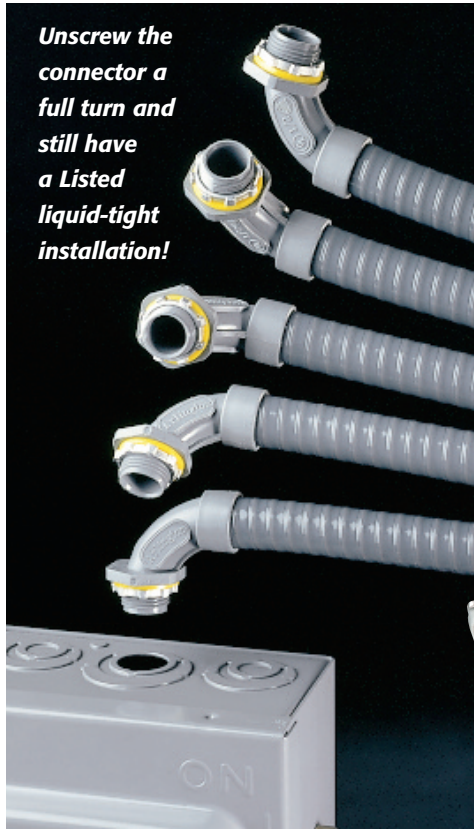

# Non-Metallic Screw-on Connectors

*Straight & 90° for Non-metallic, Liquid-tight Conduit, Type B*

Unscrew the connector a full turn and still have a Listed liquid-tight installation!

**NEW!**  
1" trade sizes

Designed for use on non-metallic, liquid-tight conduit, Type B and flexible non-metallic tubing, installation is fast and easy. These connectors screw on to conduit *by hand*, with *no tools* required.

The job looks great too. The outer body on NMSC series connectors overlaps the conduit, hiding the ugly cut ends when it's screwed on.

Connector covers cut ends of Conduit

When fully tightened the internal taper squeezes onto the conduit forming a reliable liquid-tight seal. Plus, you can unscrew the connector a full turn and still have a Listed liquid-tight installation.