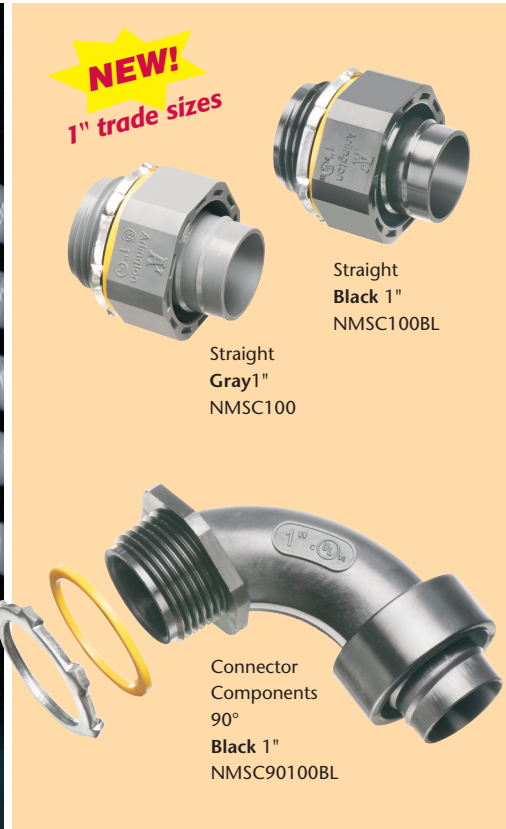

**NEW**  
1" Trade Size

# Non-Metallic Screw-on Connectors

*Straight & 90° for Non-metallic, Liquid-tight Conduit, Type B*

Unscrew the connector a full turn and still have a Listed liquid-tight installation!

**NEW!**  
1" trade sizes

Straight Black 1" NMSC100BL

Straight Gray 1" NMSC100

Connector Components 90° Black 1" NMSC90100BL

Arlington's one-piece non-metallic straight and 90° **screw-on** connectors are now available in 1" trade sizes.

The job looks great too. The outer body on NMSC series connectors overlaps the conduit, hiding the ugly cut ends when it's screwed on.

Connector covers cut ends of Conduit

When fully tightened the internal taper squeezes onto the conduit forming a reliable liquid-tight seal. Plus, you can unscrew the connector a full turn and still have a Listed liquid-tight installation.