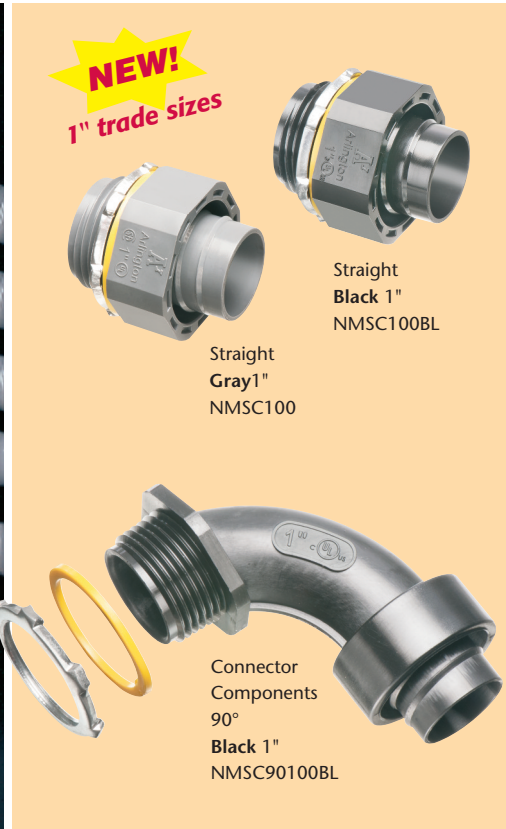

The job looks great too. The outer body on NMSC series connectors overlaps the conduit, hiding the ugly cut ends when it's screwed on.

When fully tightened the internal taper squeezes onto the conduit forming a reliable liquid-tight seal. Plus, you can unscrew the connector a full turn and still have a Listed liquid-tight installation.

Arlington
1 Stauffer Industrial Park
Scranton, PA 18517
800/233.4717
Fax 570/562.0646
www.aifittings.com

NEW
1" Trade Size

Non-Metallic Screw-on Connectors

Straight & 90° for Non-metallic, Liquid-tight Conduit, Type B

Unscrew the connector a full turn and still have a Listed liquid-tight installation!

NEW!
1" trade sizes

Straight Black 1" NMSC100BL

Straight Gray 1" NMSC100

Connector Components 90° Black 1" NMSC90100BL

Arlington's one-piece non-metallic straight and 90° **screw-on** connectors are now available in 1" trade sizes.