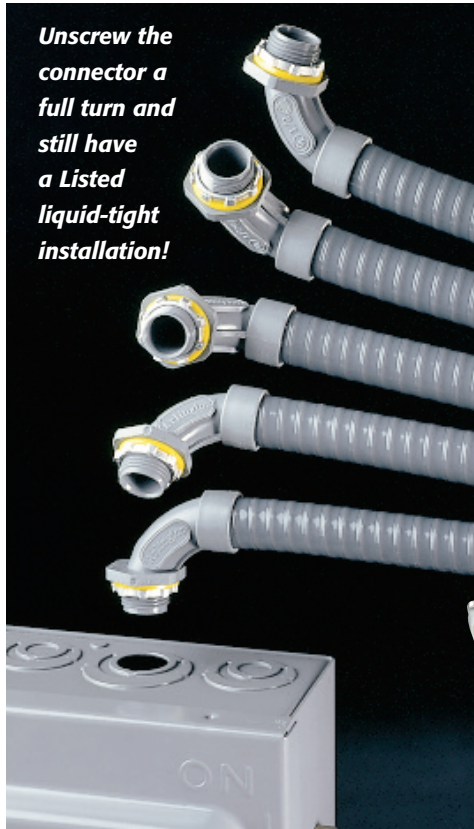

NEW
1" Trade Size

Non-Metallic Screw-on Connectors

Straight & 90° for Non-metallic, Liquid-tight Conduit, Type B

Unscrew the connector a full turn and still have a Listed liquid-tight installation!

NEW!
1" trade sizes

Straight Black 1" NMSC100BL
Straight Gray 1" NMSC100

Connector Components 90° Black 1" NMSC90100BL

Arlington's one-piece non-metallic straight and 90° **screw-on** connectors are now available in 1" trade sizes.

Designed for use on non-metallic, liquid-tight conduit, Type B and flexible non-metallic tubing, installation is fast and easy. These connectors screw on to conduit *by hand*, with *no tools* required.

The job looks great too. The outer body on NMSC series connectors overlaps the conduit, hiding the ugly cut ends when it's screwed on.

When fully tightened the internal taper squeezes onto the conduit forming a reliable liquid-tight seal. Plus, you can unscrew the connector a full turn and still have a Listed liquid-tight installation.