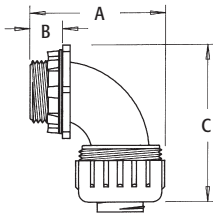

## 90° Non-Metallic Connectors

For use with non-metallic liquid-tight conduit, type B only. 90° connector provides a smooth, gradual radius bend. Wiring is easily pulled or pushed through fitting and there are no sharp edges to strip wire. Produced from UV rated plastic for long outdoor life.

CATALOG NUMBER	UPC/DCI/NAED MFG #018997	TRADE SIZE	KO SIZE	UNIT PKG	STD PKG	DIM A	DIM B	DIM C
NMLT9038	54903	3/8	1/2	10	50	2.325	.562	2.440
NMLT9050	54905	1/2	1/2	10	50	2.325	.562	2.440
NMLT9075	54907	3/4	3/4	10	50	2.550	.545	2.840
NMLT90100	54901	1	1	5	25	3.150	.630	3.922
NMLT90125	54912	1-1/4	1-1/4	5	25	4.440	.645	4.650
NMLT90150	54915	1-1/2	1-1/2	2	10	4.510	.660	4.810
NMLT90200	54920	2	2	2	10	5.062	.670	5.320