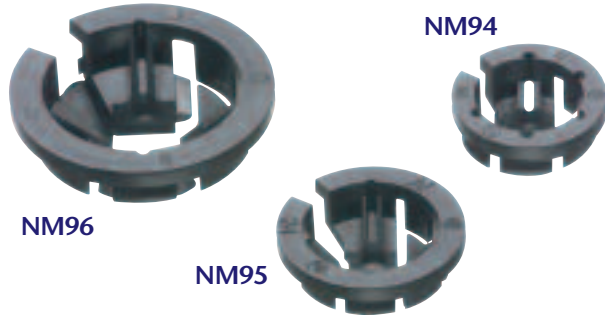

# Black Button™ NM Cable connectors

*Non-metallic • Easy, push-in installation*

Reduce labor costs with Arlington's **Black Button™** NM cable connectors. They are the lowest cost NM cable connectors on the market, and offer the fastest installation. Simply push the connector into the knockout. That's it.

Listed for single or multiple cables, Arlington's Black Button connectors offer smooth, easy cable insertion while exceeding UL and CSA pullout requirements.

They are removable and reusable too.

1 Stauffer Industrial Park  
Scranton, PA 18517  
**800/233.4717**  
**Fax 570/562.0646**  
[www.aifittings.com](http://www.aifittings.com)

Catalog Number	UPC/DEI/NAED Mfg. #018997	Description	KO Size	Unit Pkg	Std Pkg
<b>NM94</b>	05488	3/8 Black Button NM Cable connectors	1/2	250	1000
<b>NM940</b>	72156	3/8 Black Button NM Cable connectors	1/2	100	1000
<b>NM95</b>	10956	3/4 Black Button NM Cable connectors	3/4	50	500
<b>NM96</b>	72158	1 Black Button NM Cable connectors	1	25	250

# Black Button™ NM Cable connectors

*Non-metallic • Easy, push-in installation*

- Listed for one or two cables
- Easy installation
- Smooth, easy cable insertion
- Secure hold on cable – exceeds UL pullout tests