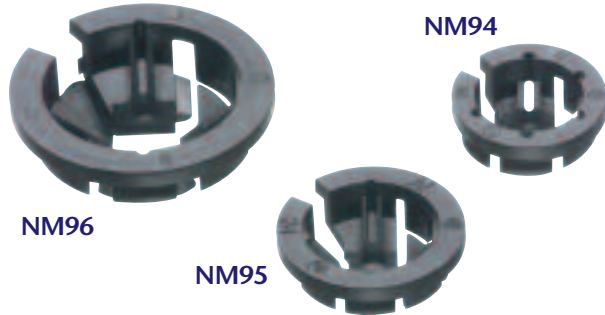

Black Button™ NM Cable connectors

Non-metallic • Easy, push-in installation

- Listed for one or two cables
- Easy installation
- Smooth, easy cable insertion
- Secure hold on cable – exceeds UL pullout tests