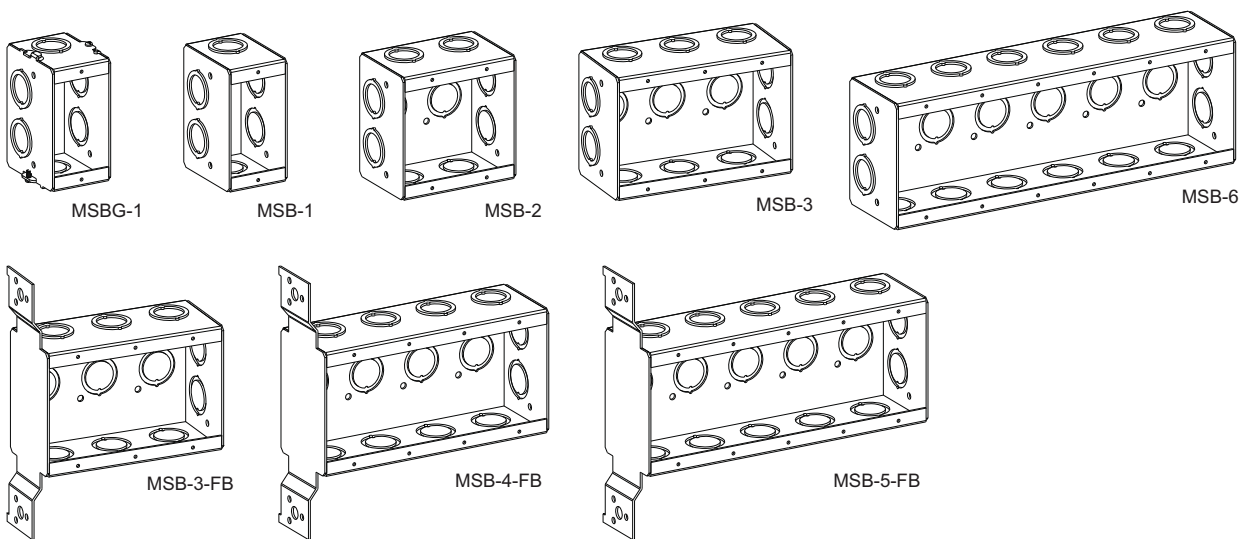

**MASONRY BOXES WITH CONCENTRIC KNOCKOUTS (CKO) 2-1/2" DEEP**

Cat. No.	No. of Gangs	Bracket & Setback	Knockouts			Dimension W x H	Cu. Inch	Std. Pkg.
			Ends	Bottom	Sides			
MSBG-1	1, Gangable	-	2	1	4	1-7/8" x 3-3/4"	16.1	25
MSB-1	1	-	2	1	4	1-7/8" x 3-3/4"	16.1	25
MSB-2	2	-	4	2	4	3-3/4" x 3-3/4"	31.9	10
MSB-3	3	-	6	3	4	5-1/2" x 3-3/4"	47.9	10
MSB-4	4	-	8	4	4	7-3/8" x 3-3/4"	63.6	10
MSB-5	5	-	10	5	4	9-1/8" x 3-3/4"	79.6	10
MSB-6	6	-	12	6	4	11" x 3-3/4"	95.3	1
MSB-3-FB	3	FB, 9/16"	6	3	4	5-1/2" x 3-3/4"	47.9	2
MSB-4-FB	4	FB, 9/16"	8	4	4	7-3/8" x 3-3/4"	63.6	20
MSB-5-FB	5	FB, 9/16"	10	5	4	9-1/8" x 3-3/4"	79.6	20

**MASONRY BOX PARTITION**

**PRODUCT FEATURES**

- Fits 2-1/2" & 3-1/2" Masonry Boxes

Cat. No.	Description	Dimension W x H	Std. Pkg.
MB-D	2-1/2" / 3-1/2" Partition for MSB and MB Boxes	3-1/4" x 3-1/2"	25

LOOKING TO INSTALL  
RIGHT OUT OF THE BOX?

Ask us about our preassembly services!

Tel: 1.800.906.7248

**MASONRY BOXES WITH CONCENTRIC KNOCKOUTS (CKO) 2-1/2" DEEP**

Cat. No.	No. of Gangs	Bracket & Setback	Knockouts			Dimension W x H	Cu. Inch	Std. Pkg.
			Ends	Bottom	Sides			
MSBG-1	1, Gangable	-	2	1	4	1-7/8" x 3-3/4"	16.1	25
MSB-1	1	-	2	1	4	1-7/8" x 3-3/4"	16.1	25
MSB-2	2	-	4	2	4	3-3/4" x 3-3/4"	31.9	10
MSB-3	3	-	6	3	4	5-1/2" x 3-3/4"	47.9	10
MSB-4	4	-	8	4	4	7-3/8" x 3-3/4"	63.6	10
MSB-5	5	-	10	5	4	9-1/8" x 3-3/4"	79.6	10
MSB-6	6	-	12	6	4	11" x 3-3/4"	95.3	1
MSB-3-FB	3	FB, 9/16"	6	3	4	5-1/2" x 3-3/4"	47.9	2
MSB-4-FB	4	FB, 9/16"	8	4	4	7-3/8" x 3-3/4"	63.6	20
MSB-5-FB	5	FB, 9/16"	10	5	4	9-1/8" x 3-3/4"	79.6	20