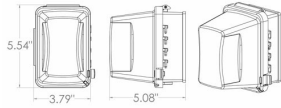

## SINGLE GANG WIU COVERS

Single Gang - While In use Covers  
Horizontal/Vertical 16-in-1 Jumbo

C04

Catalog #: MM710C