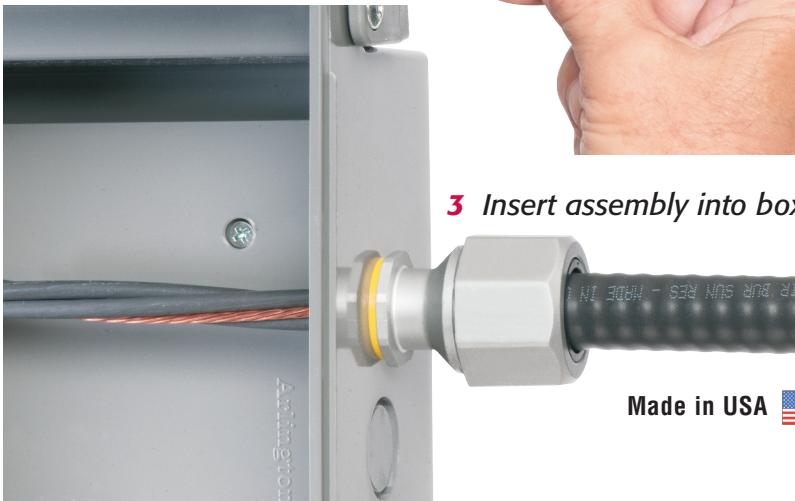

NEW!

Liquid-tight, Concrete-tight MC Cable Fittings

for PVC Jacketed MC Cable or Teck cable • Fits Widest Cable Range

NEW LARGER SIZES!

Ideal for Parking Decks or High Rise Residential Construction

LTMC507 components

Easy Installation! 1 Cut PVC jacket back 1-1/4"

2 Push jacketed MC cable into fitting

3 Insert assembly into box

Made in USA

Save time and money with Arlington's liquid-tight, concrete-tight fittings designed especially for PVC jacketed MC cable – and Teck 90 cable.