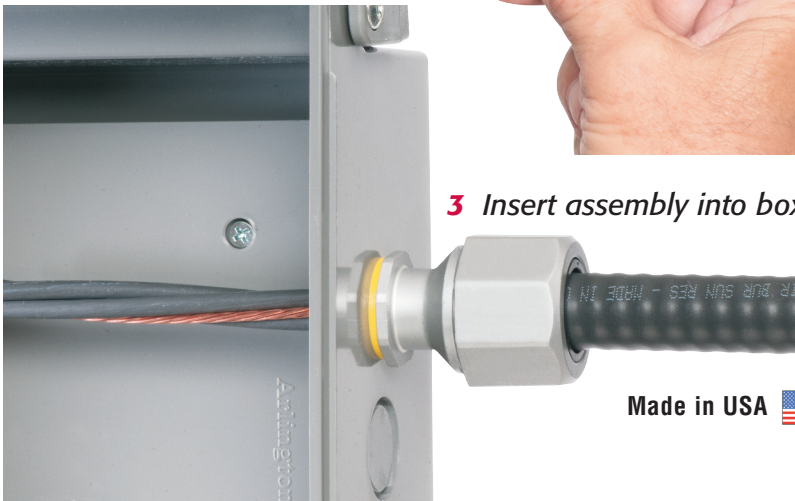

**NEW
LARGER SIZES!**

**Ideal for
Parking Decks
or High Rise Residential
Construction**

LTMC507 components

Easy Installation! 1 Cut PVC jacket back 1-1/4"

2 Push jacketed MC cable into fitting

3 Insert assembly into box

Made in USA

Save time and money with Arlington's liquid-tight, concrete-tight fittings designed especially for PVC jacketed MC cable – and Teck 90 cable.

Perfect for parking decks, these new, larger sizes cover the widest cable range: 1/2 to 6/3.