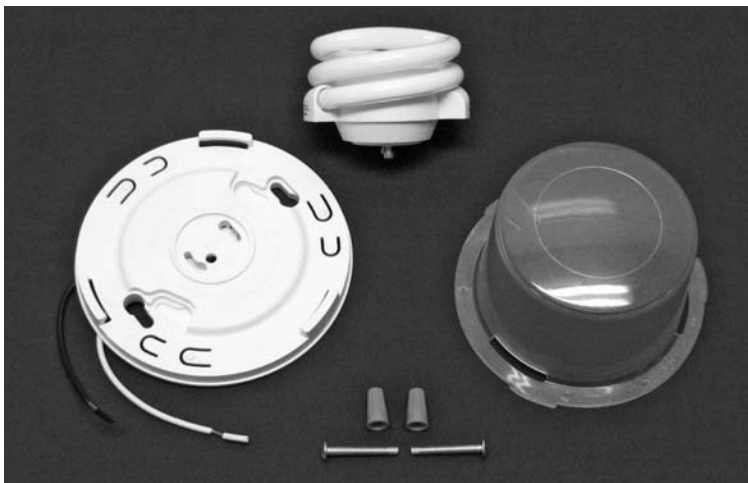

Compact Fluorescent Luminaire

LH-CFL1

Luminaire Design Features

- For use in attics, basements, closets and garages
- Energy savings of up to 75% compared to incandescent bulbs
- 10,000 hour bulb life
- Fully assembled with GU24 - 13W bulb and polycarbonate lens
- 13W CFL bulb produces same light as 60W standard incandescent light bulb
- Lens securely locks to base with spring-loaded tabs
- Lamp Base mounts to most 3 1/2" and 4" ceiling boxes

Supplied with compact fluorescent bulb, mounting screws, and wire nuts.

Prepackaged in a blister pack with bi-lingual installation instructions.

| CF Luminaire | Bulb Wattage | Catalog Number | Component Description | Base Dia. | Asm. Height | UPC# 85339 | Pkg. Qty. | Std. Pkg. Wt. (lbs.) |
|---|--------------|----------------|---|-----------|-------------|------------|-----------|----------------------|
|  | 13 W | LH-CFL1 | Compact fluorescent luminaire with wire leads (mounting screws included) | 5.06" | 3.04" | 87005 | 12 | 9 |
|  | 13 W | LH-CFL2 | Compact fluorescent luminaire with wire leads and pull chain (mounting screws included) | 5.06" | 3.82" | 87006 | 12 | 11 |

Replacement Bulb Part Numbers:

MaxLite; MLS13FUSWW, 13 Watt, GU24 fixture base, M.O.L. = 2.52"

TCP; 33213SSP, 13 Watt, GU24 fixture base, M.O.L. = 2.3"

Golo; GU241327, 13 Watt, GU24 fixture base, M.O.L. = 2.36"

Designed in USA
Made in China

Compact Fluorescent Luminaire

Compact Fluorescent Luminaire

LH-CFL1

Luminaire Design Features

- For use in attics, basements, closets and garages
- Energy savings of up to 75% compared to incandescent bulbs
- 10,000 hour bulb life
- Fully assembled with GU24 - 13W bulb and polycarbonate lens
- 13W CFL bulb produces same light as 60W standard incandescent light bulb
- Lens securely locks to base with spring-loaded tabs
- Lamp Base mounts to most 3 1/2" and 4" ceiling boxes