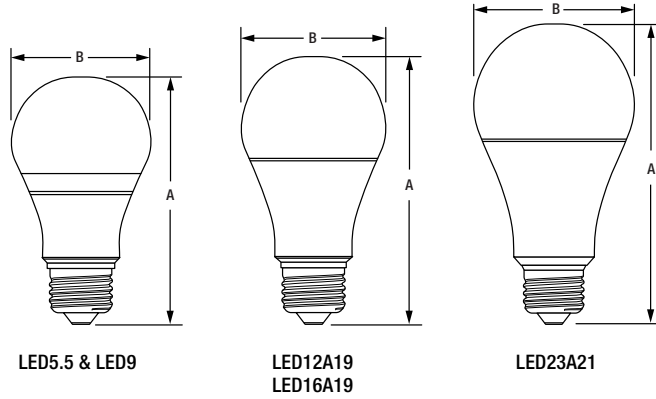

Lamp Dimensions

	(A) MOL inches	(B) Diameter inches
LED5.5 & LED9	4.17	2.36
LED12A19	4.42	2.36
LED16A19	4.60	2.56
LED23A21	5.45	2.93

LEDVANCE LLC
181 Ballardvale Street, Suite 203
Wilmington, MA 01887 USA
Phone 1-800-LIGHTBULB (1-800-544-4828)
www.ledvanceUS.com

SYLVANIA and LEDVANCE are registered trademarks.
All other trademarks are those of their respective owners.
Licensee of product trademark SYLVANIA in general lighting.
Specifications subject to change without notice.

SCAN TO FOLLOW US
ON SOCIAL MEDIA