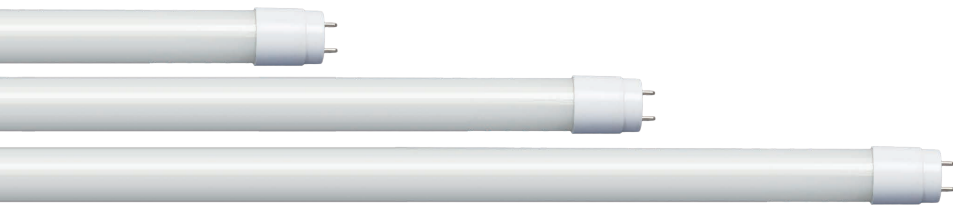

LED Direct8™

Instant Start Ballast Compatible

LED compatible replacement for linear fixtures with instant start ballasts*

Limitless options for the following applications:

- Offices
- Restaurants
- Retail Stores
- Lobbies
- Schools
- Hospitals

Direct8™
LED

LED
we know light.™

LED DirecT8™ Instant Start Ballast Compatible

LED 50,000 hours average rated life, 120-277 volts

Applications:

LED compatible replacement for linear fixtures with instant start ballasts*