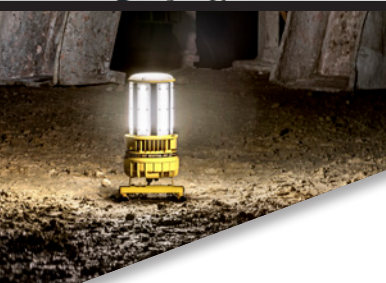

2019 LIGHTING SOLUTIONS CATALOG

BUILT FOR DURABILITY.
BUILT FOR RELIABILITY.
BUILT FOR WORK.™

SOUTHWIRETOOLS.COM